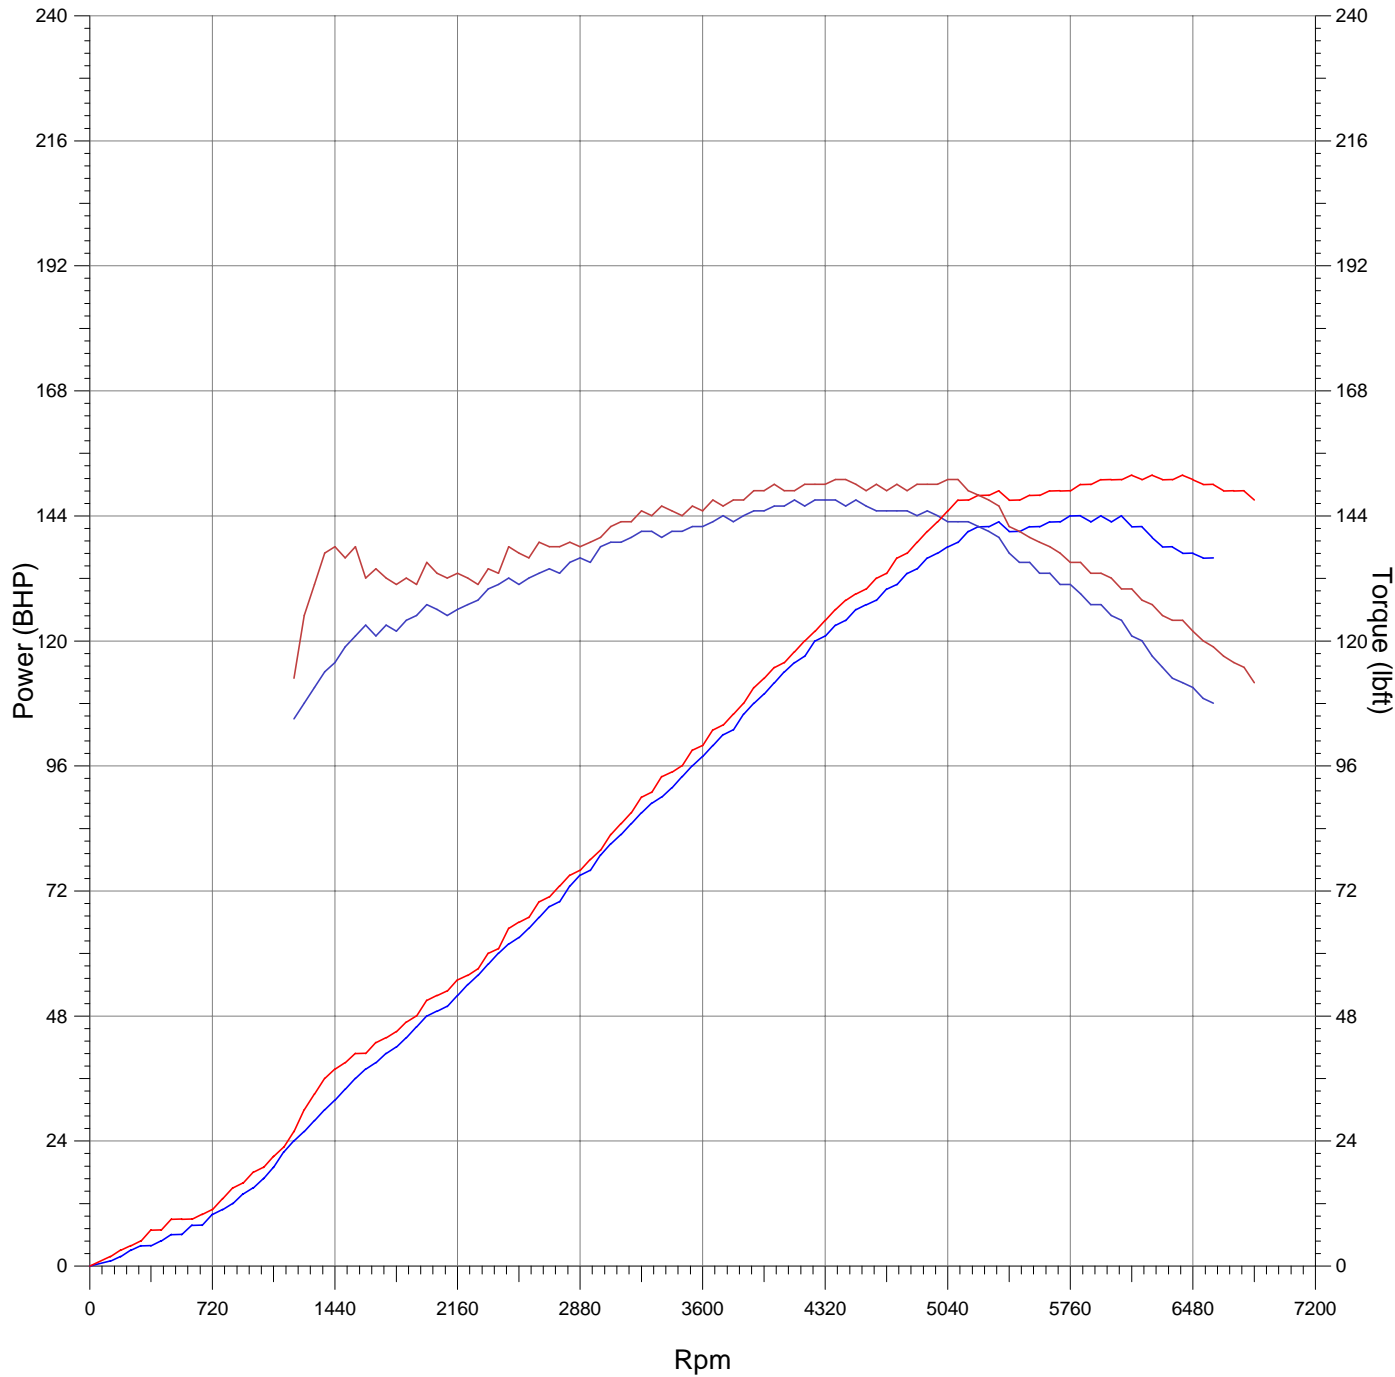

Superchips - Peugeot 206 GTi

Customer	Superchips
Vehicle Type	Peugeot 206 GTi
Registration No.	Superchips
Comments	Original
Max Power	144 BHP @ 6060 Rpm
Max Torque	147 lbft @ 4140 Rpm

Customer	Superchips
Vehicle Type	Peugeot 206 GTi
Registration No.	Superchips
Comments	Superchips
Max Power	152 BHP @ 6420 Rpm
Max Torque	151 lbft @ 4380 Rpm