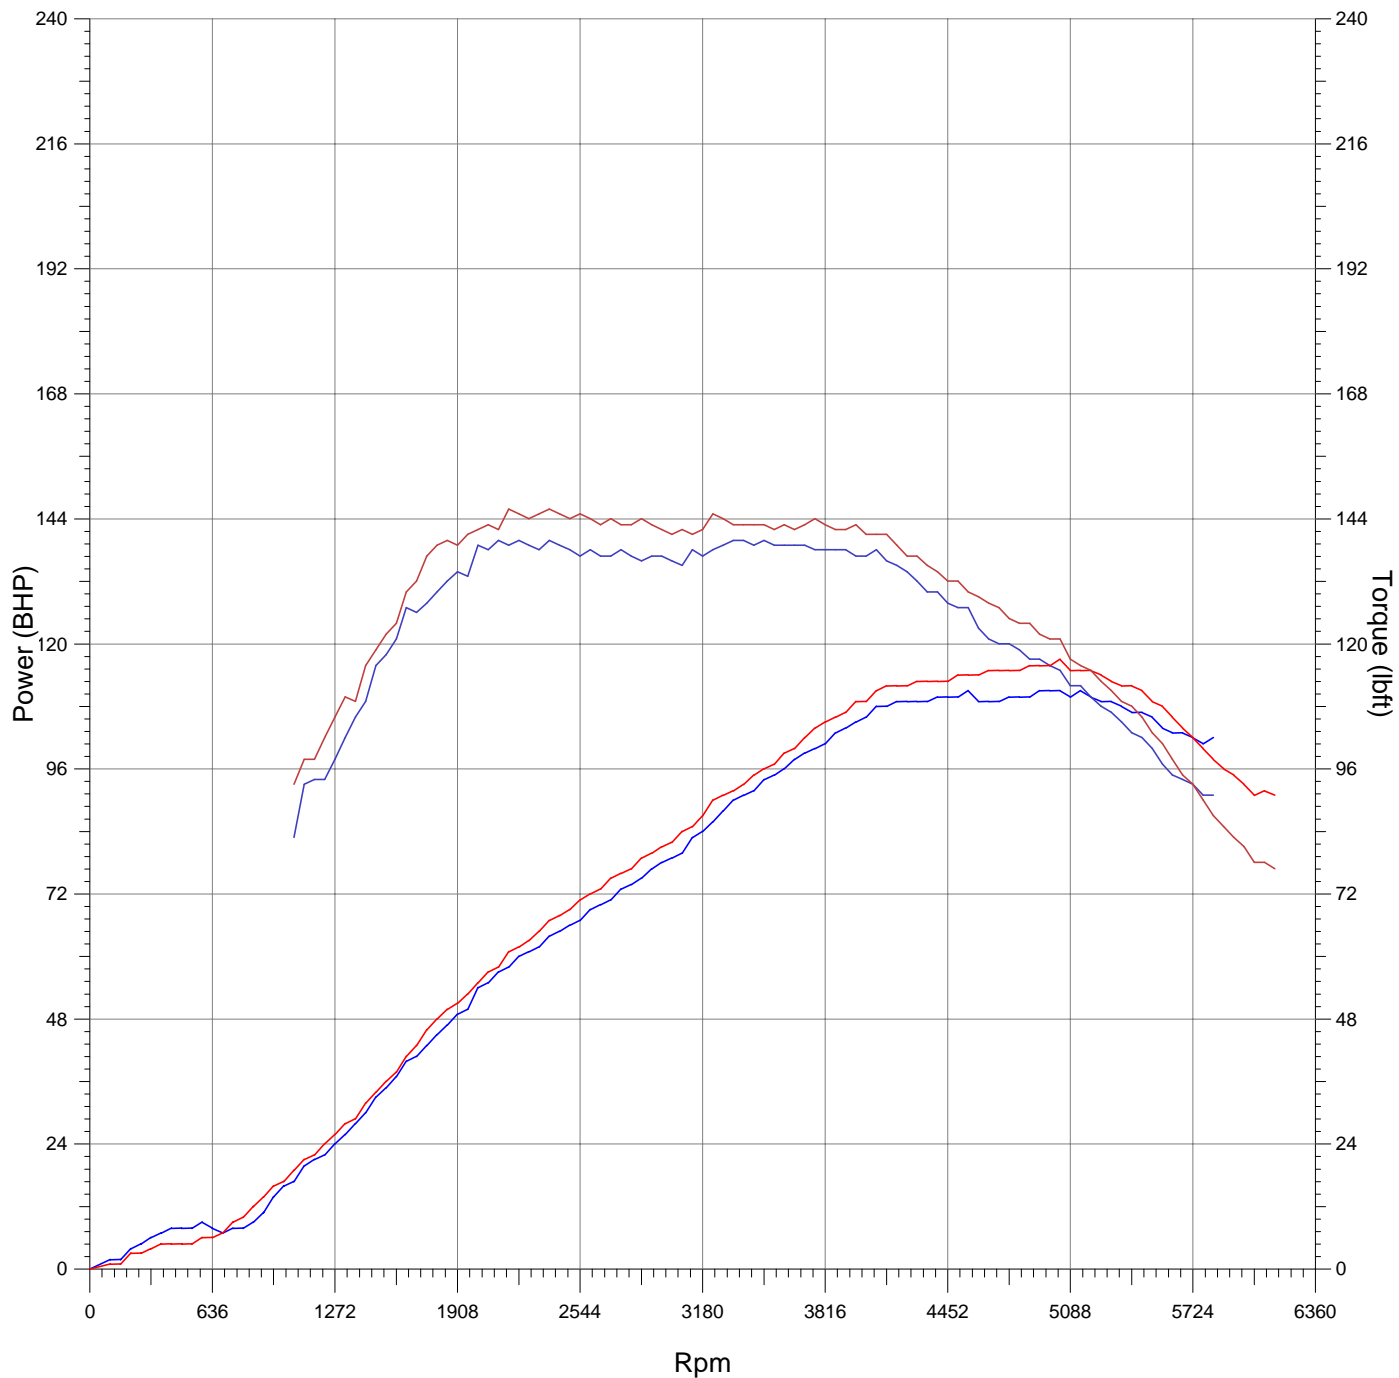

### Superchips - BMW E46 316i

Customer	Superchips
Vehicle Type	BMW E46 316i
Registration No.	SSuperchips
Comments	Original
Max Power	111 BHP @ 5173 Rpm
Max Torque	140 lbft @ 2133 Rpm

Customer	Superchips
Vehicle Type	BMW 316i
Registration No.	Superchips
Comments	Superchip
Max Power	117 BHP @ 5066 Rpm
Max Torque	146 lbft @ 2186 Rpm