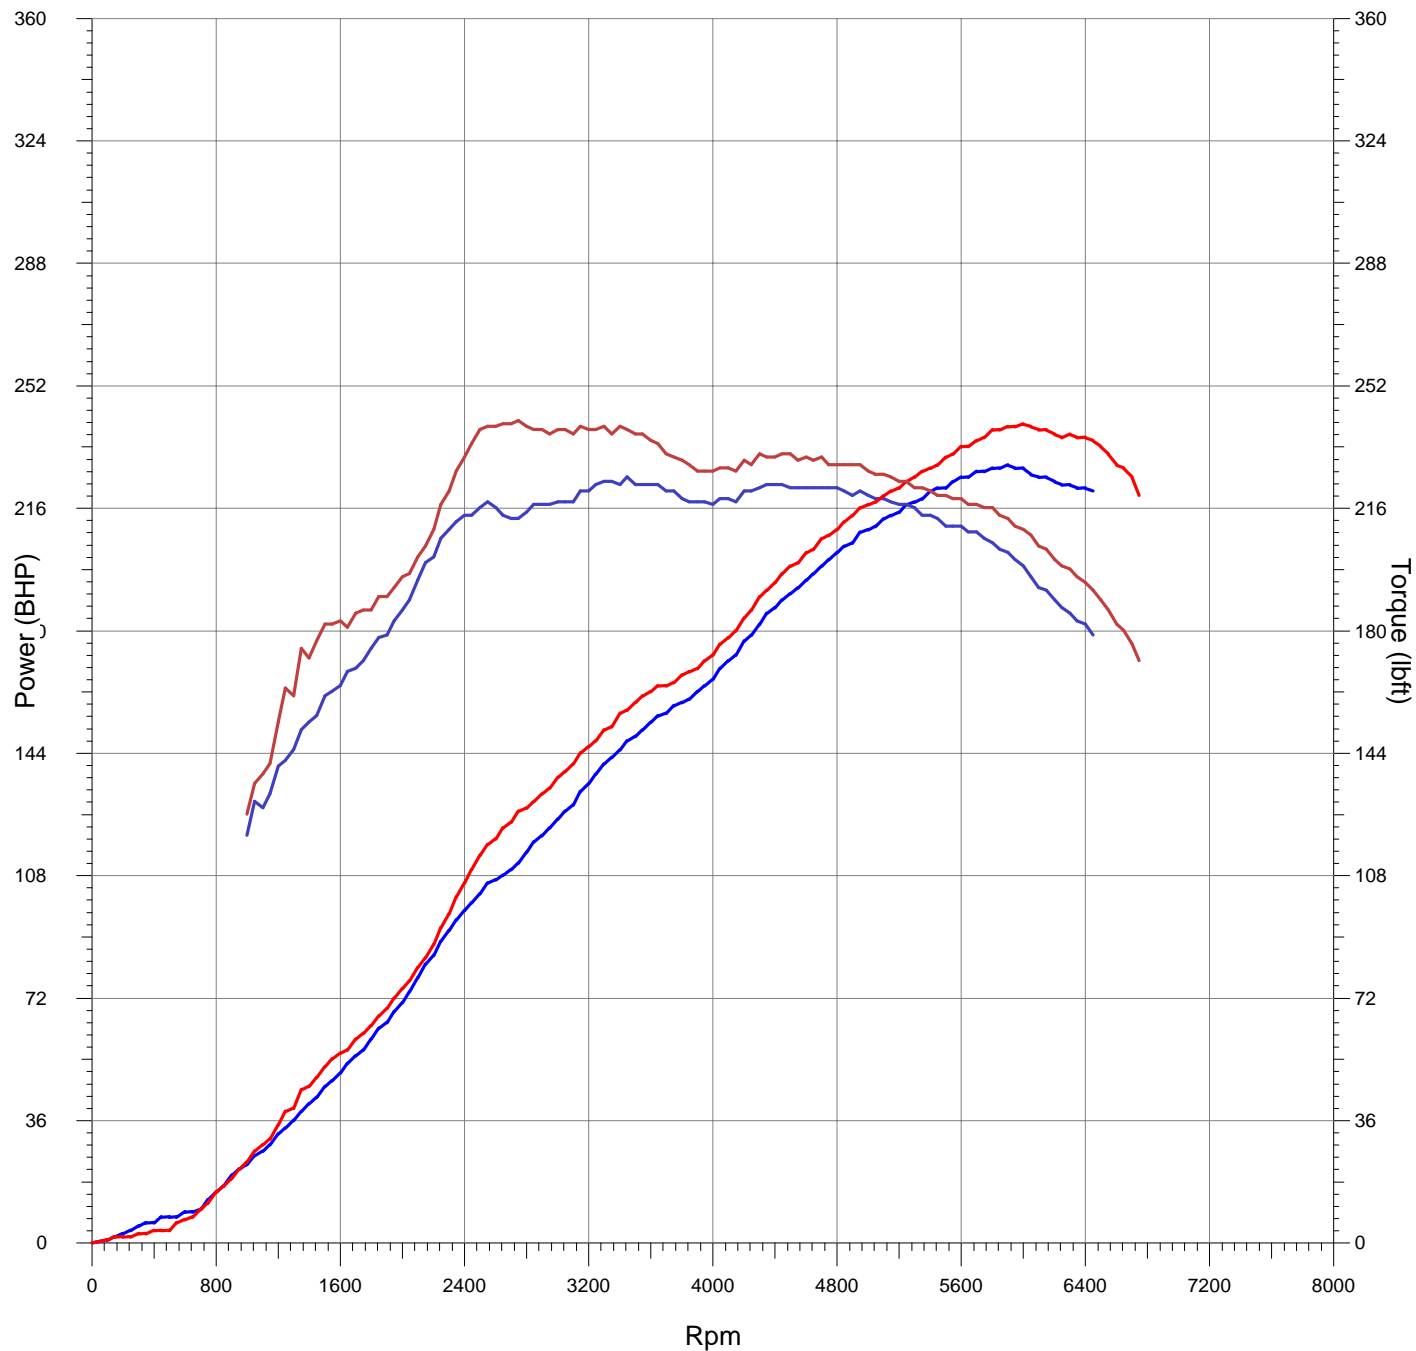

Superchips - BMW 330i

Customer	Superchips
Vehicle Type	BMW 330i
Registration No.	Superchips
Comments	Original
Max Power	229 BHP @ 5900 Rpm
Max Torque	225 lbft @ 3450 Rpm

Customer	Superchips
Vehicle Type	BMW 330i
Registration No.	Superchips
Comments	Superchip
Max Power	241 BHP @ 6000 Rpm
Max Torque	242 lbft @ 2750 Rpm