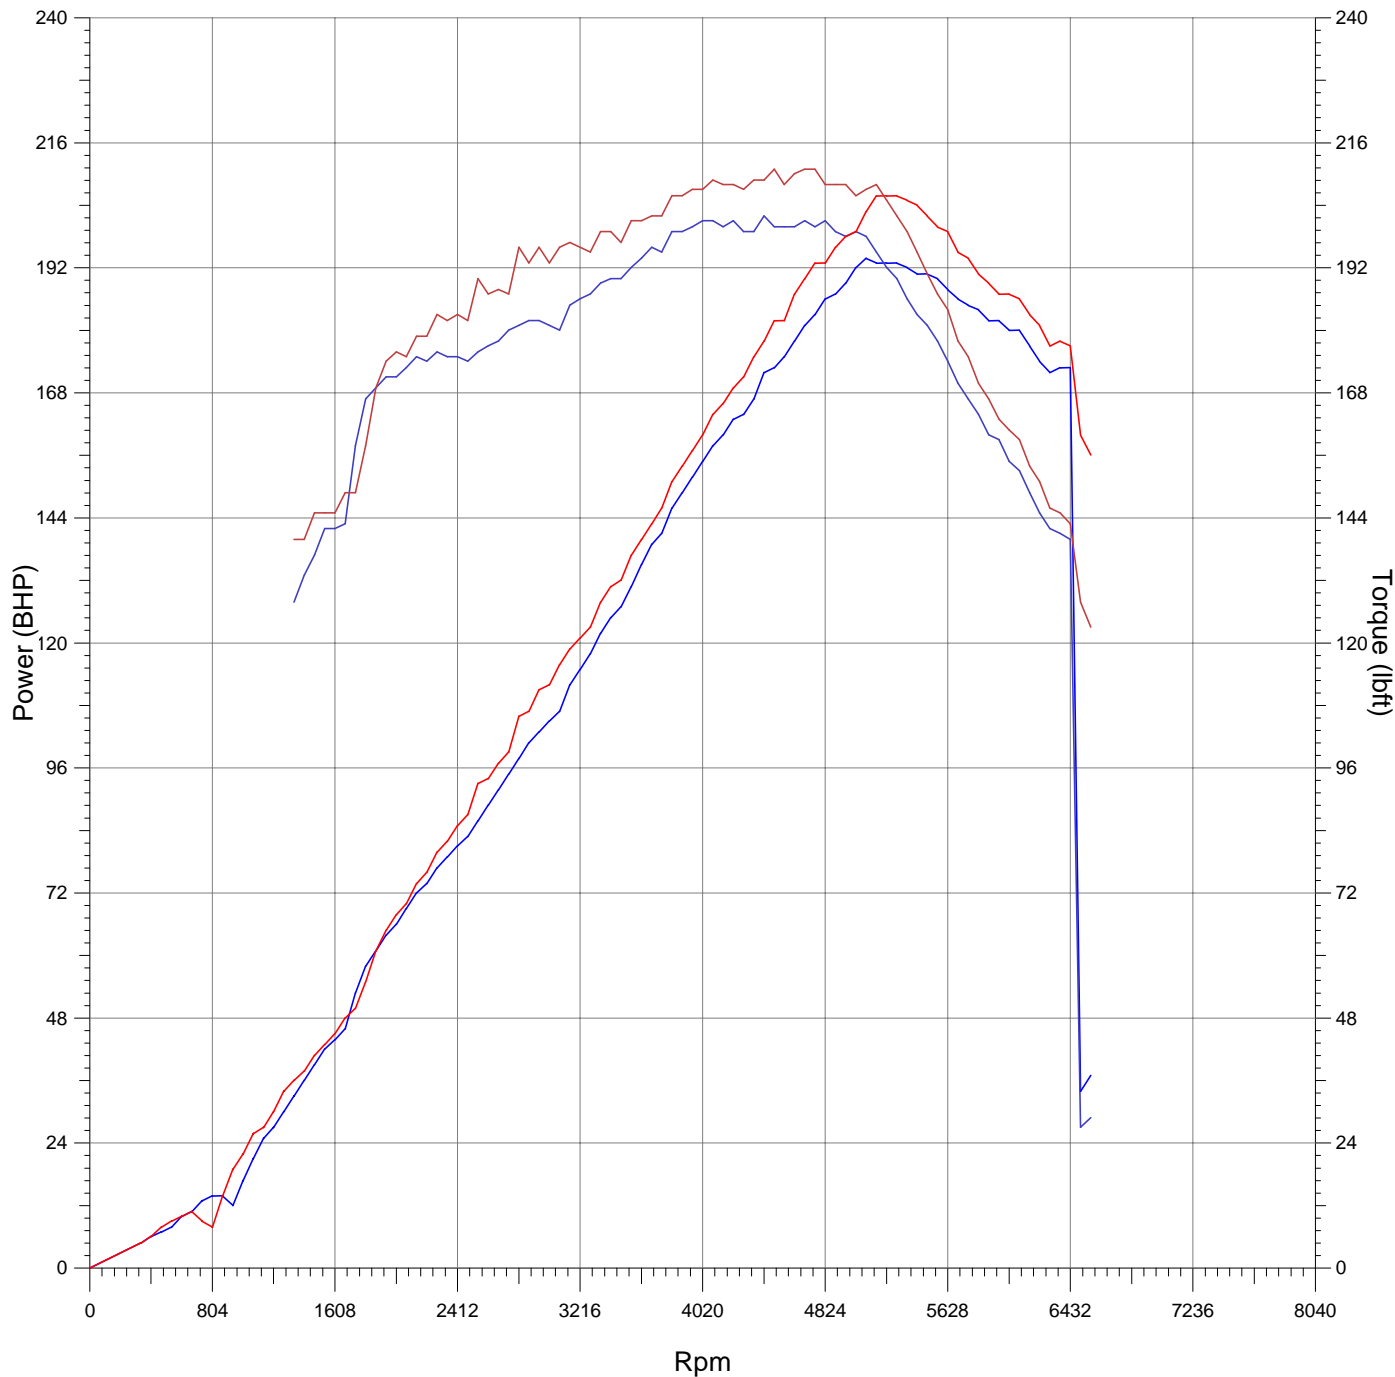

Superchips - BMW 328

Customer	Superchips
Vehicle Type	BMW 328
Registration No.	Superchips
Comments	Original
Max Power	194 BHP @ 5130 Rpm
Max Torque	202 lbft @ 4455 Rpm

Customer	Superchips
Vehicle Type	BMW 328
Registration No.	Superchips
Comments	Superchip
Max Power	206 BHP @ 5332 Rpm
Max Torque	211 lbft @ 4522 Rpm