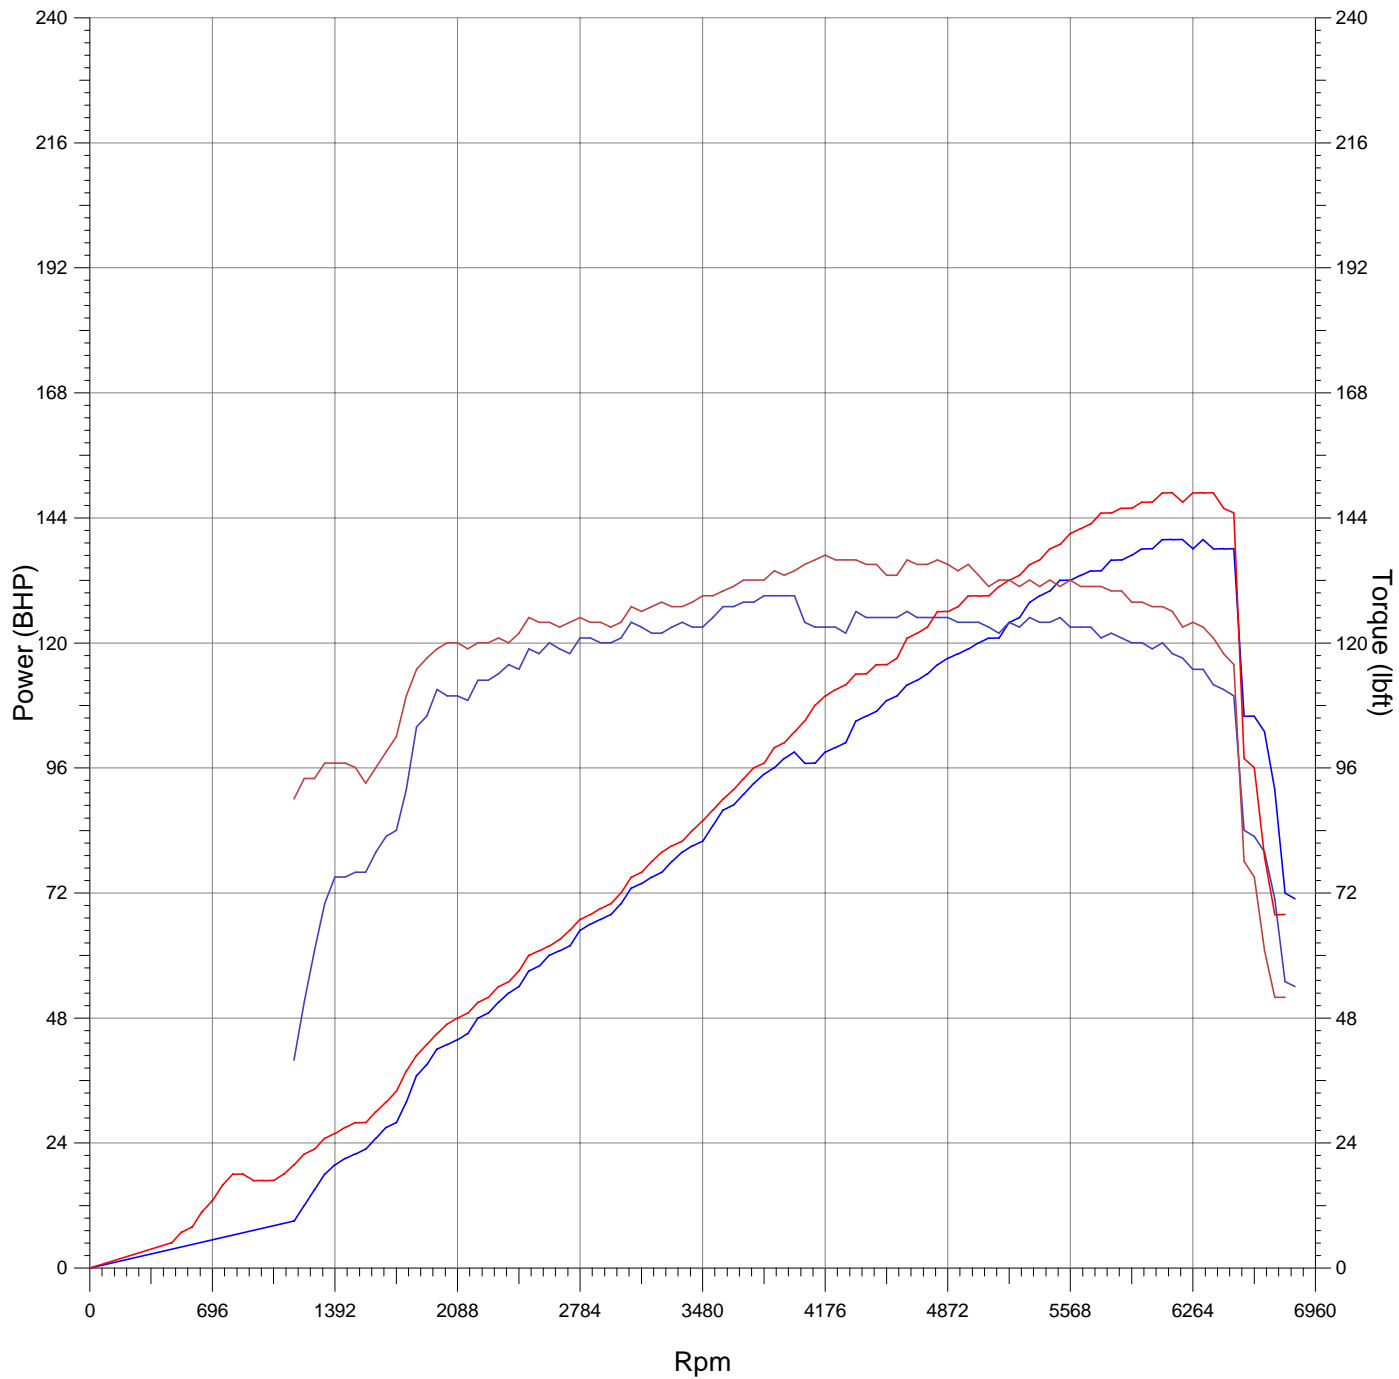

Superchips - BMW Z3 1.9

Customer	Superchips
Vehicle Type	BMW Z3 1.9
Registration No.	Superchips
Comments	Original
Max Power	140 BHP @ 6358 Rpm
Max Torque	129 lbft @ 3850 Rpm

Customer	Superchips
Vehicle Type	BMW Z3 1.9
Registration No.	Superchips
Comments	Superchip
Max Power	149 BHP @ 6416 Rpm
Max Torque	137 lbft @ 4200 Rpm