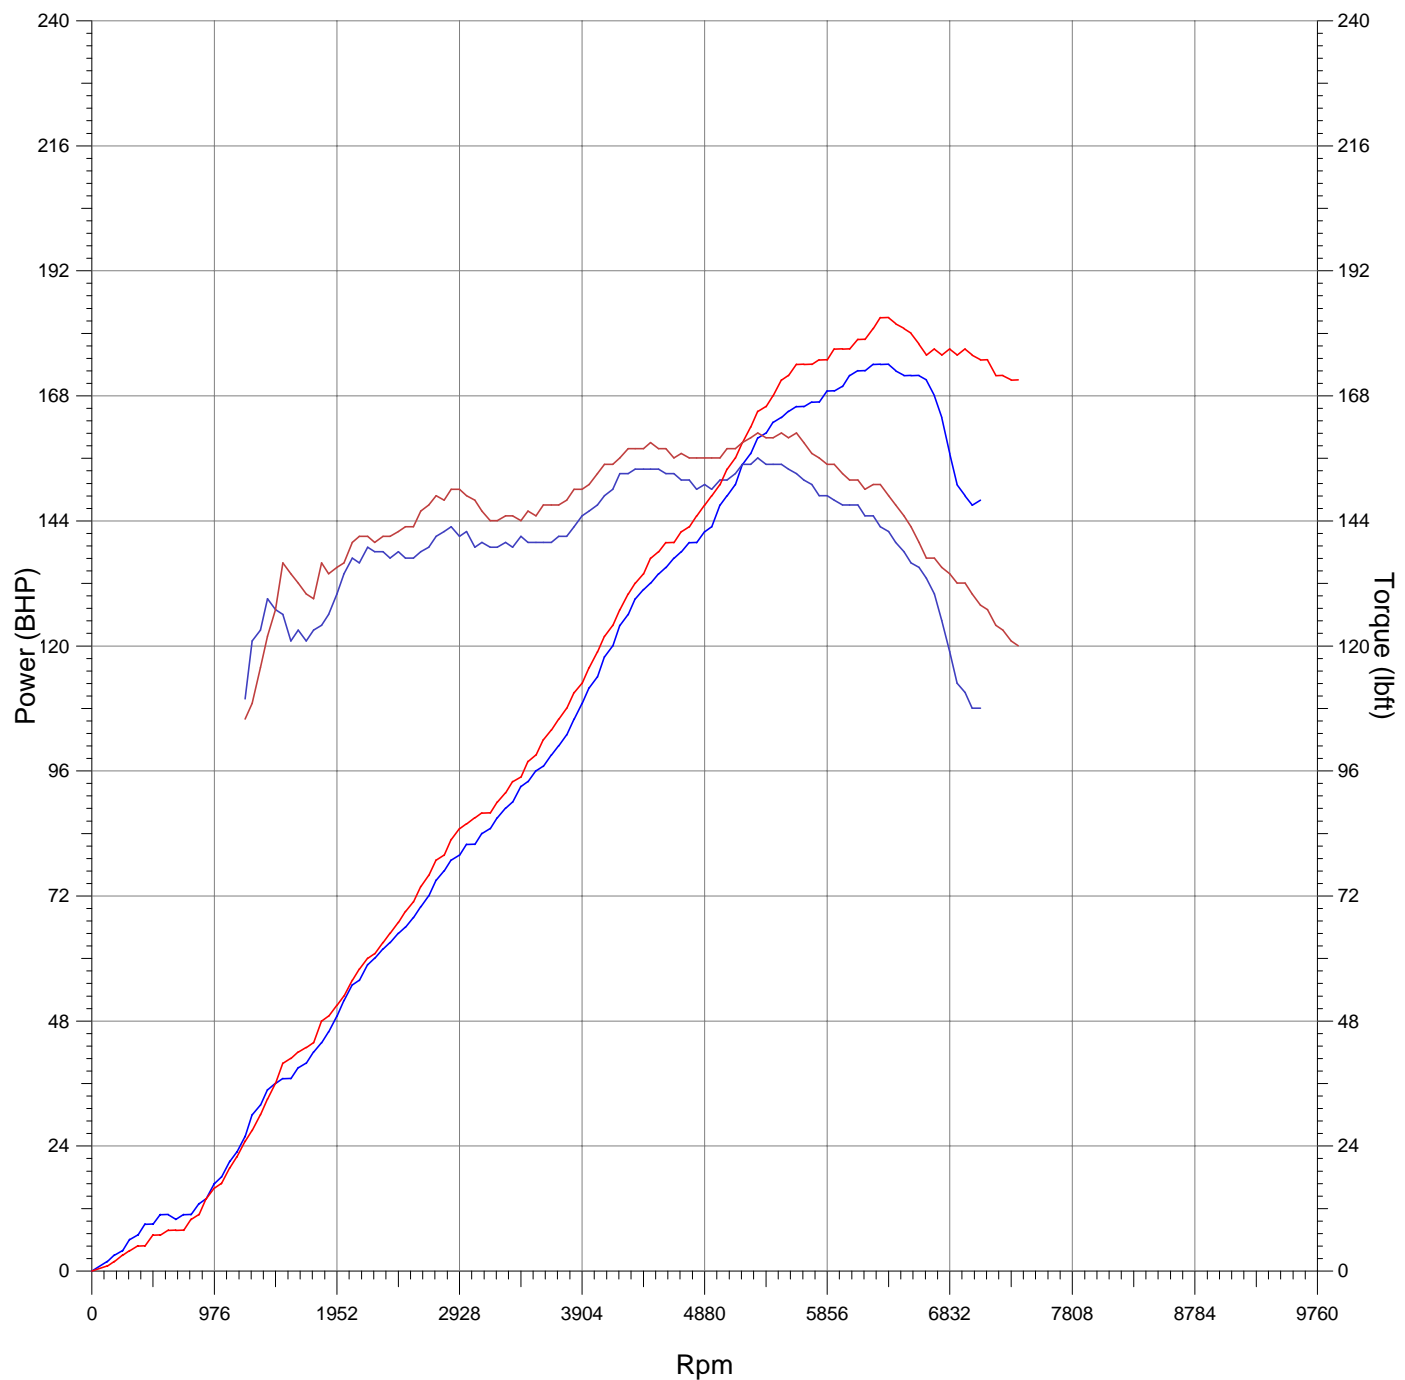

Superchips - Renault Clio Sport

Customer	Superchips
Vehicle Type	Renault Clio Sport
Registration No.	Superchips
Comments	Original
Max Power	174 BHP @ 6413 Rpm
Max Torque	156 lbft @ 5365 Rpm

Customer	Superchips
Vehicle Type	Renault Clio Sport
Registration No.	Superchips
Comments	Superchip
Max Power	183 BHP @ 6413 Rpm
Max Torque	161 lbft @ 5365 Rpm