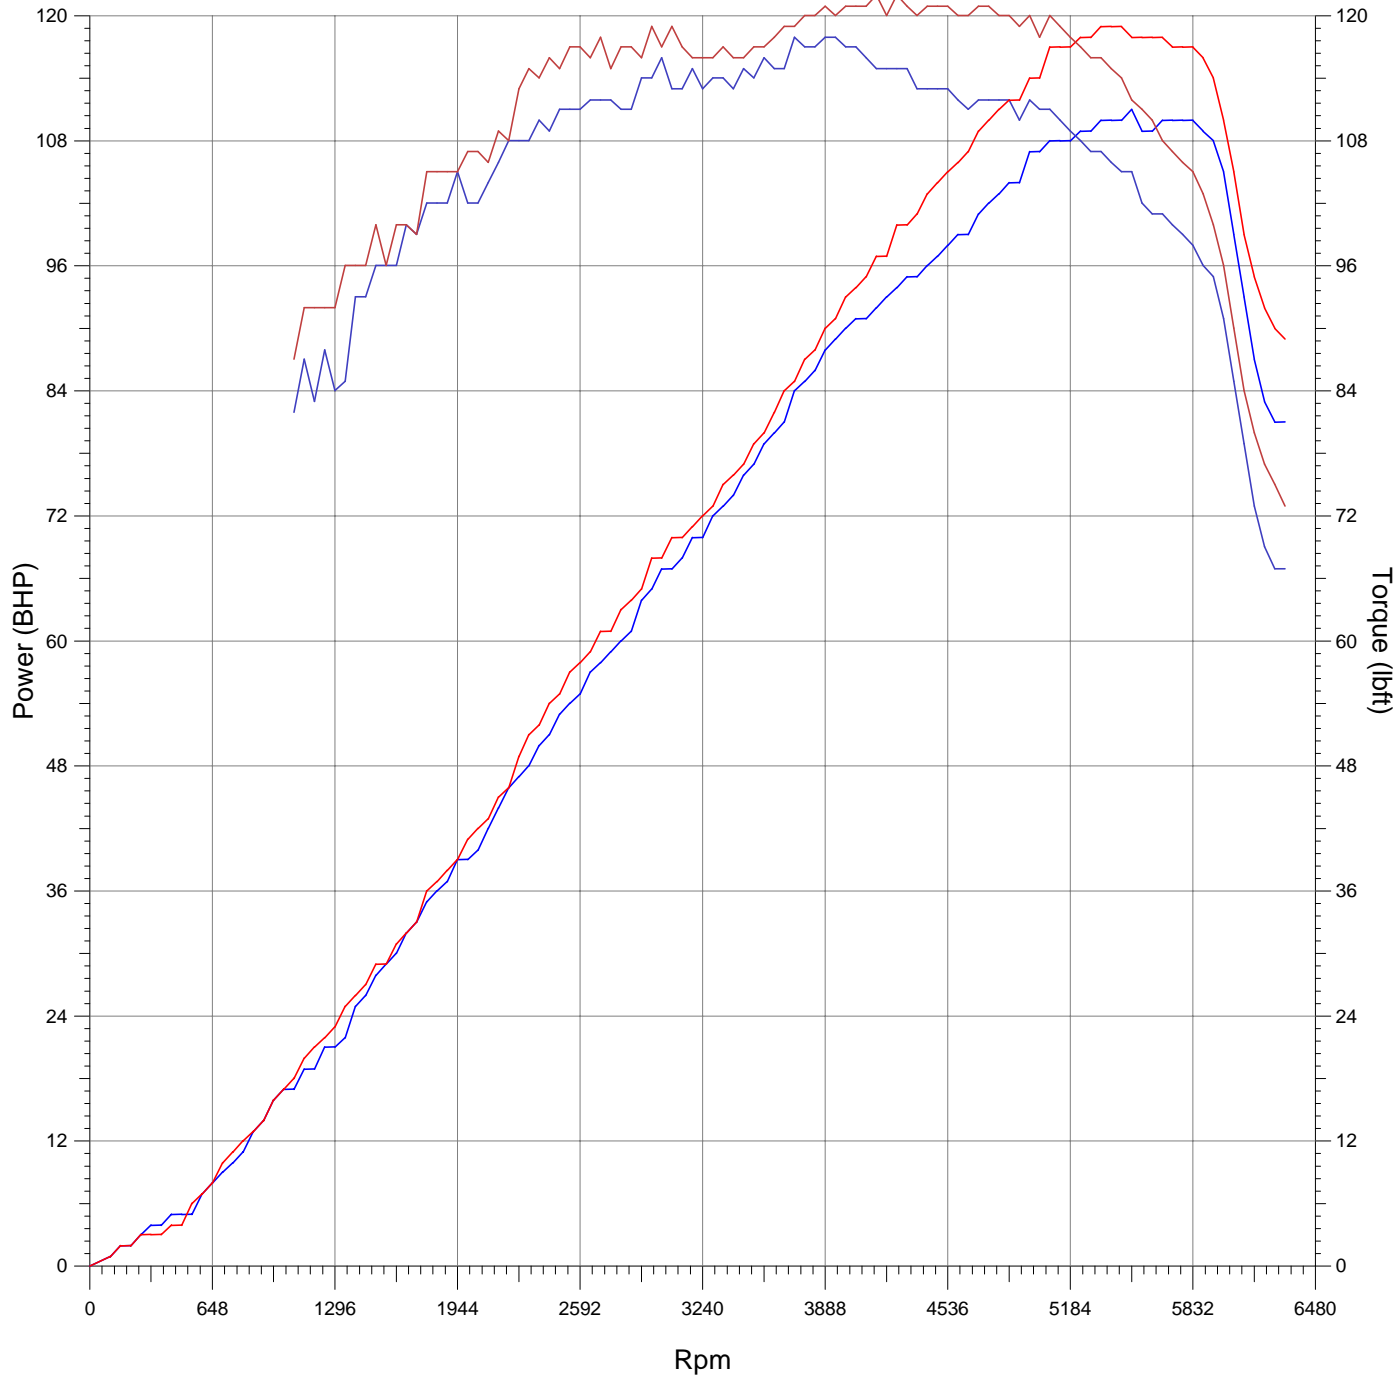

Superchips - Focus 1.6 Zetec

Customer	Superchips
Vehicle Type	Focus 1.6 Zetec
Registration No.	Superchips
Comments	Original
Max Power	111 BHP @ 5525 Rpm
Max Torque	118 lbft @ 3737 Rpm

Customer	Superchips
Vehicle Type	Focus 1.6 Zetec
Registration No.	Superchips
Comments	Superchip
Max Power	119 BHP @ 5470 Rpm
Max Torque	122 lbft @ 4170 Rpm