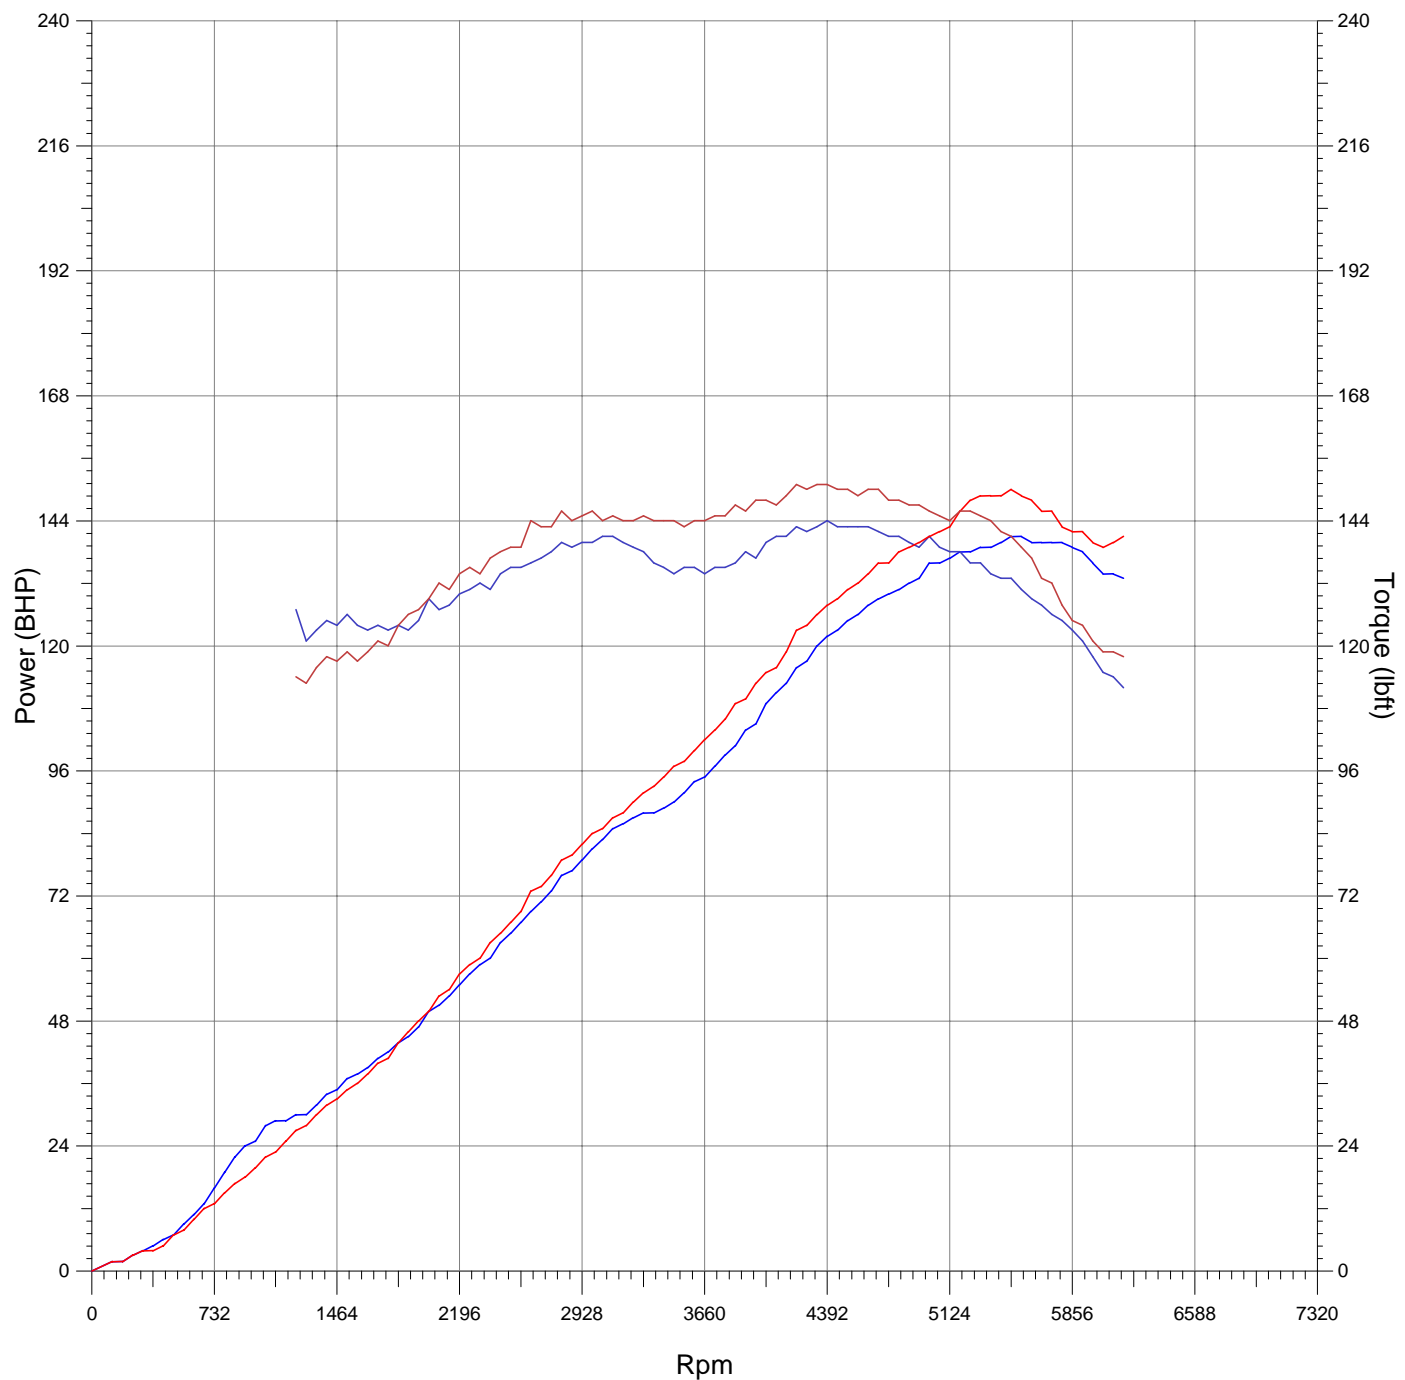

Superchips - Subaru Impreza 2.0 16v

Customer	Superchips
Vehicle Type	Subaru Impreza 2.0 16v
Registration No.	Superchips
Comments	Original
Max Power	141 BHP @ 5611 Rpm
Max Torque	144 lbft @ 4440 Rpm

Customer	Superchips
Vehicle Type	Subaru Impreza 2.0 16v
Registration No.	Superchips
Comments	Superchip
Max Power	150 BHP @ 5550 Rpm
Max Torque	151 lbft @ 4255 Rpm