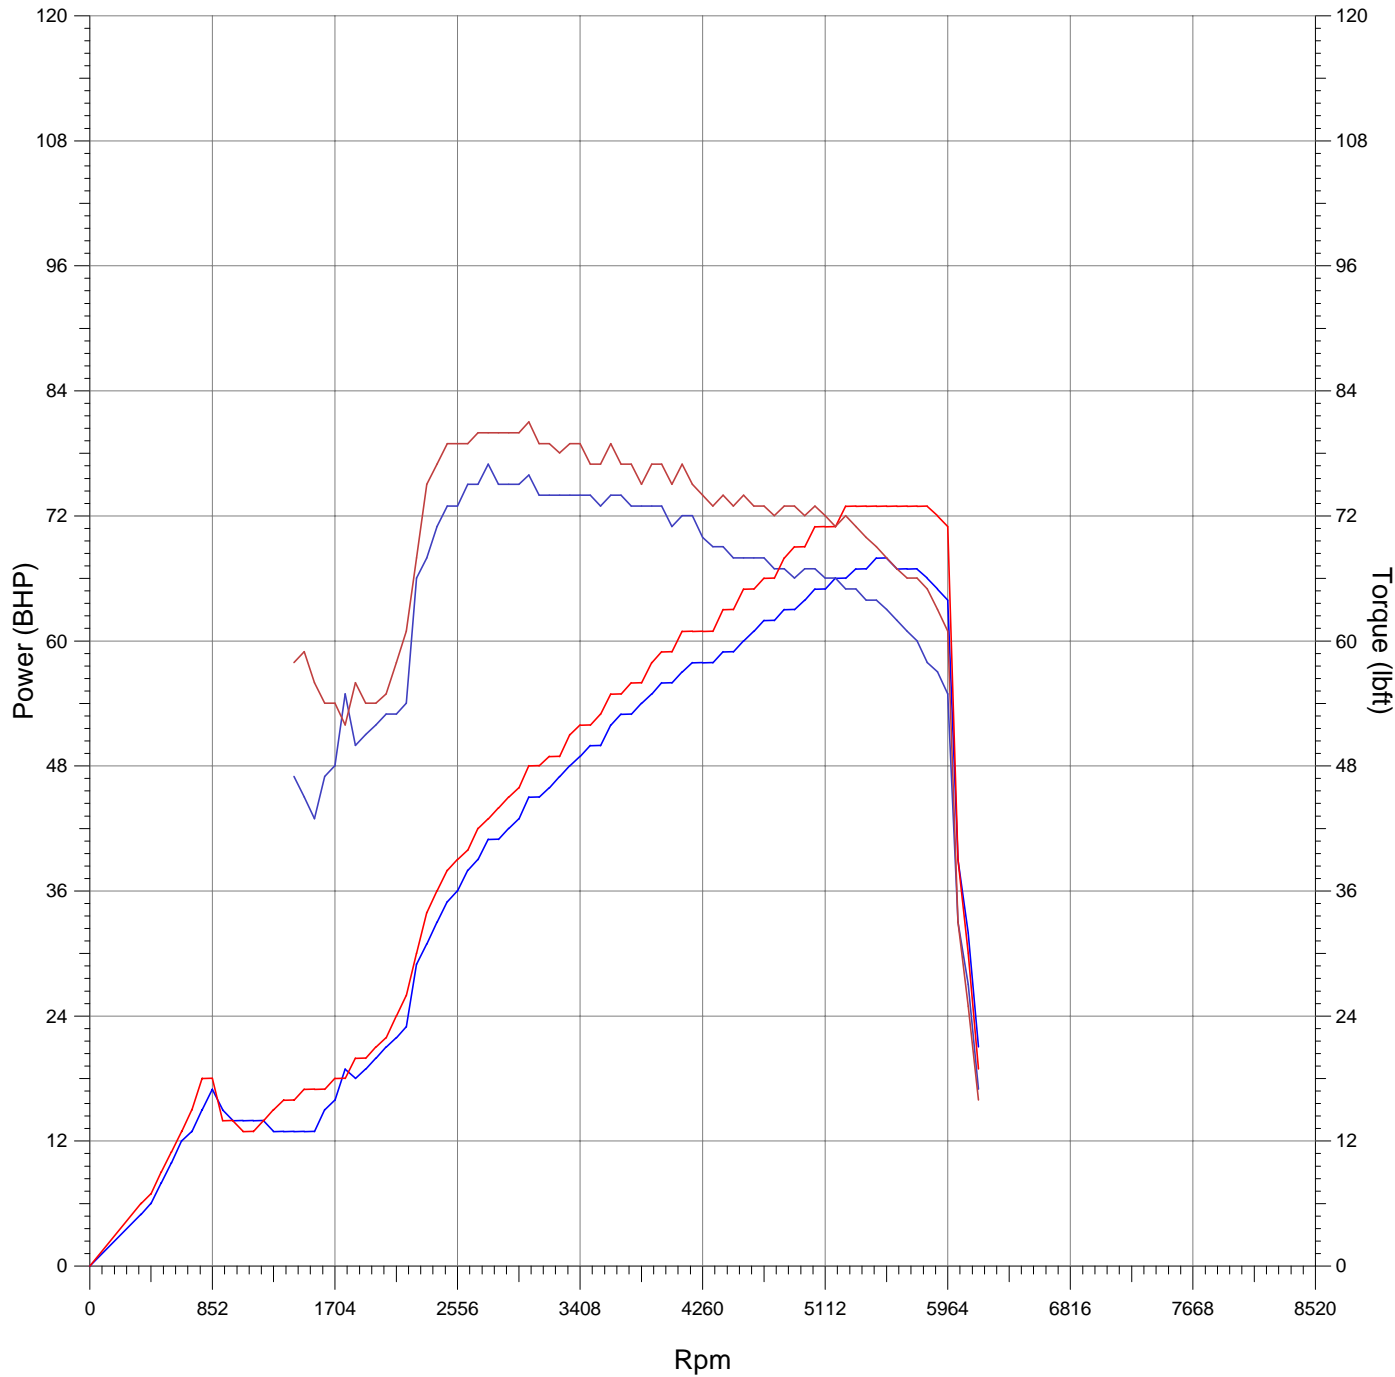

Superchips - Ford Ka

Customer	Superchips
Vehicle Type	Ford Ka
Registration No.	Superchips
Comments	Original
Max Power	68 BHP @ 5590 Rpm
Max Torque	77 lbft @ 2795 Rpm

Customer	Superchips
Vehicle Type	Ford Ka
Registration No.	Superchips
Comments	Superchips
Max Power	73 BHP @ 5876 Rpm
Max Torque	81 lbft @ 3081 Rpm