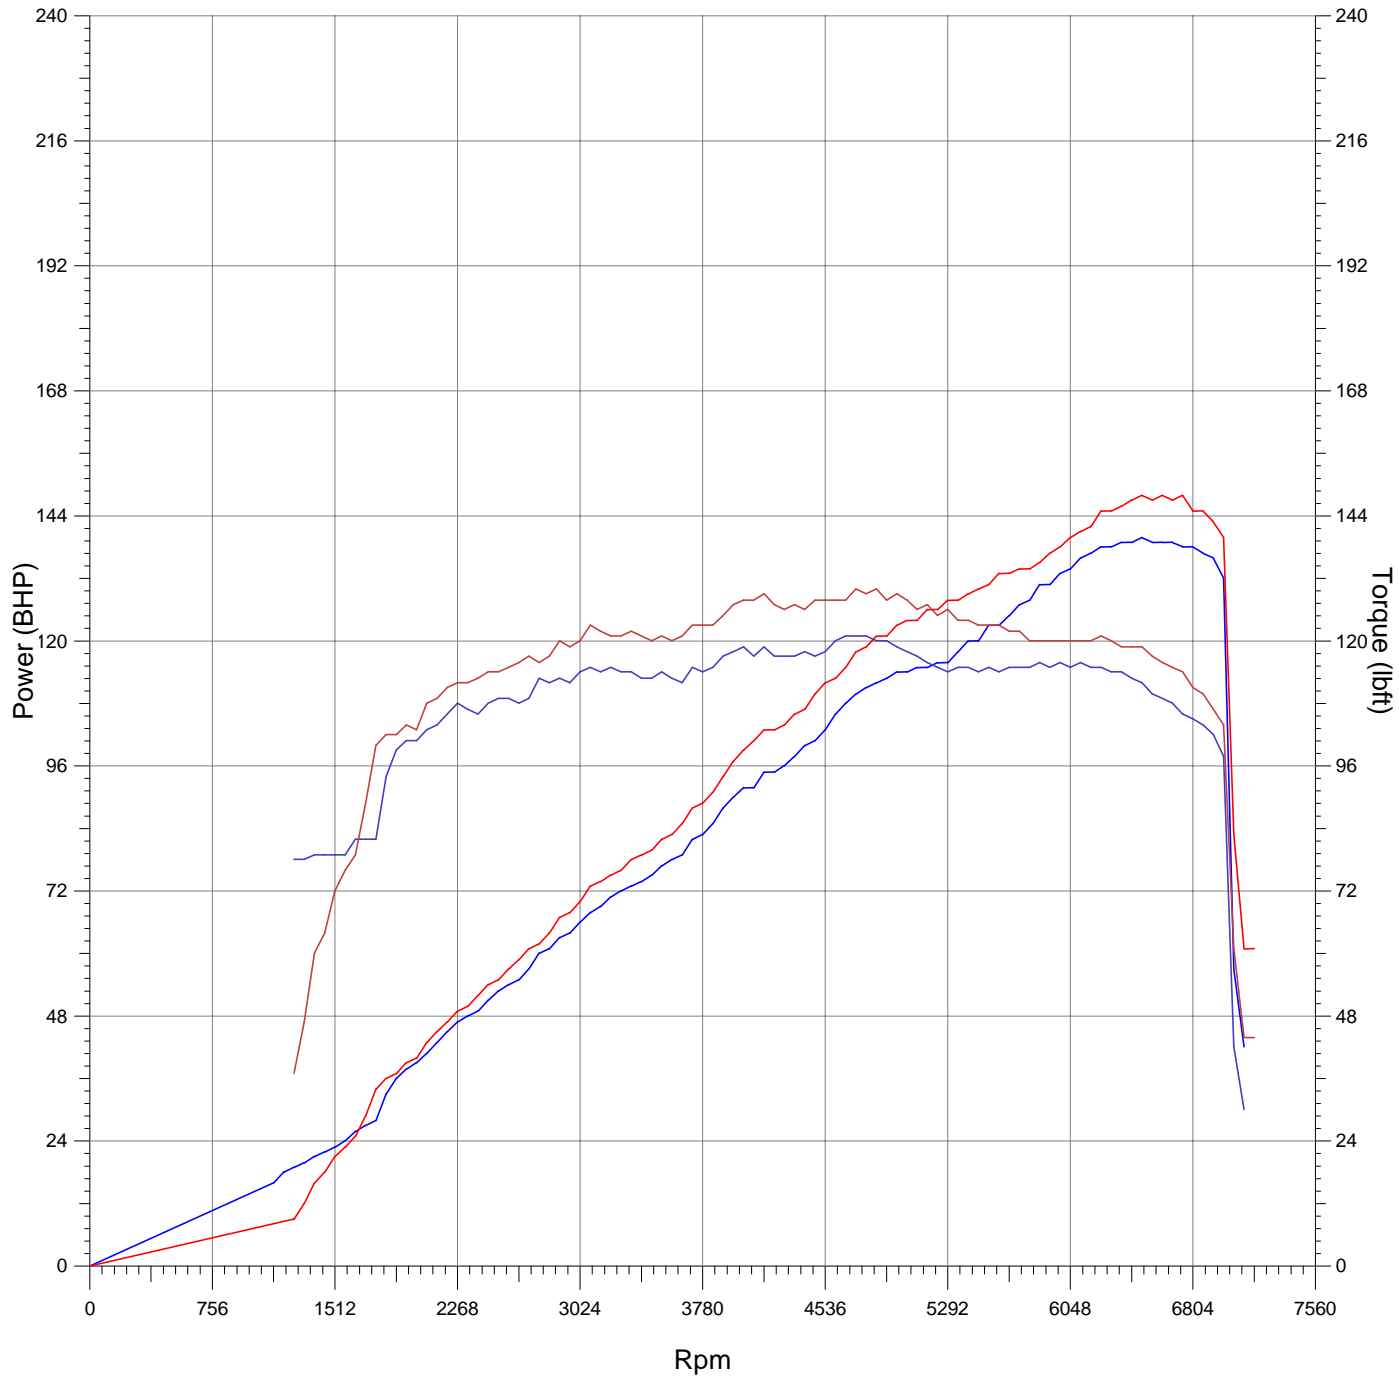

Superchips - MGF

| | |
|------------------|---------------------|
| Customer | Superchips |
| Vehicle Type | MGF |
| Registration No. | Superchips |
| Comments | Original |
| Max Power | 140 BHP @ 6523 Rpm |
| Max Torque | 121 lbft @ 4686 Rpm |

| | |
|------------------|---------------------|
| Customer | Superchips |
| Vehicle Type | MGF |
| Registration No. | Superchips |
| Comments | Original |
| Max Power | 148 BHP @ 6776 Rpm |
| Max Torque | 130 lbft @ 4750 Rpm |