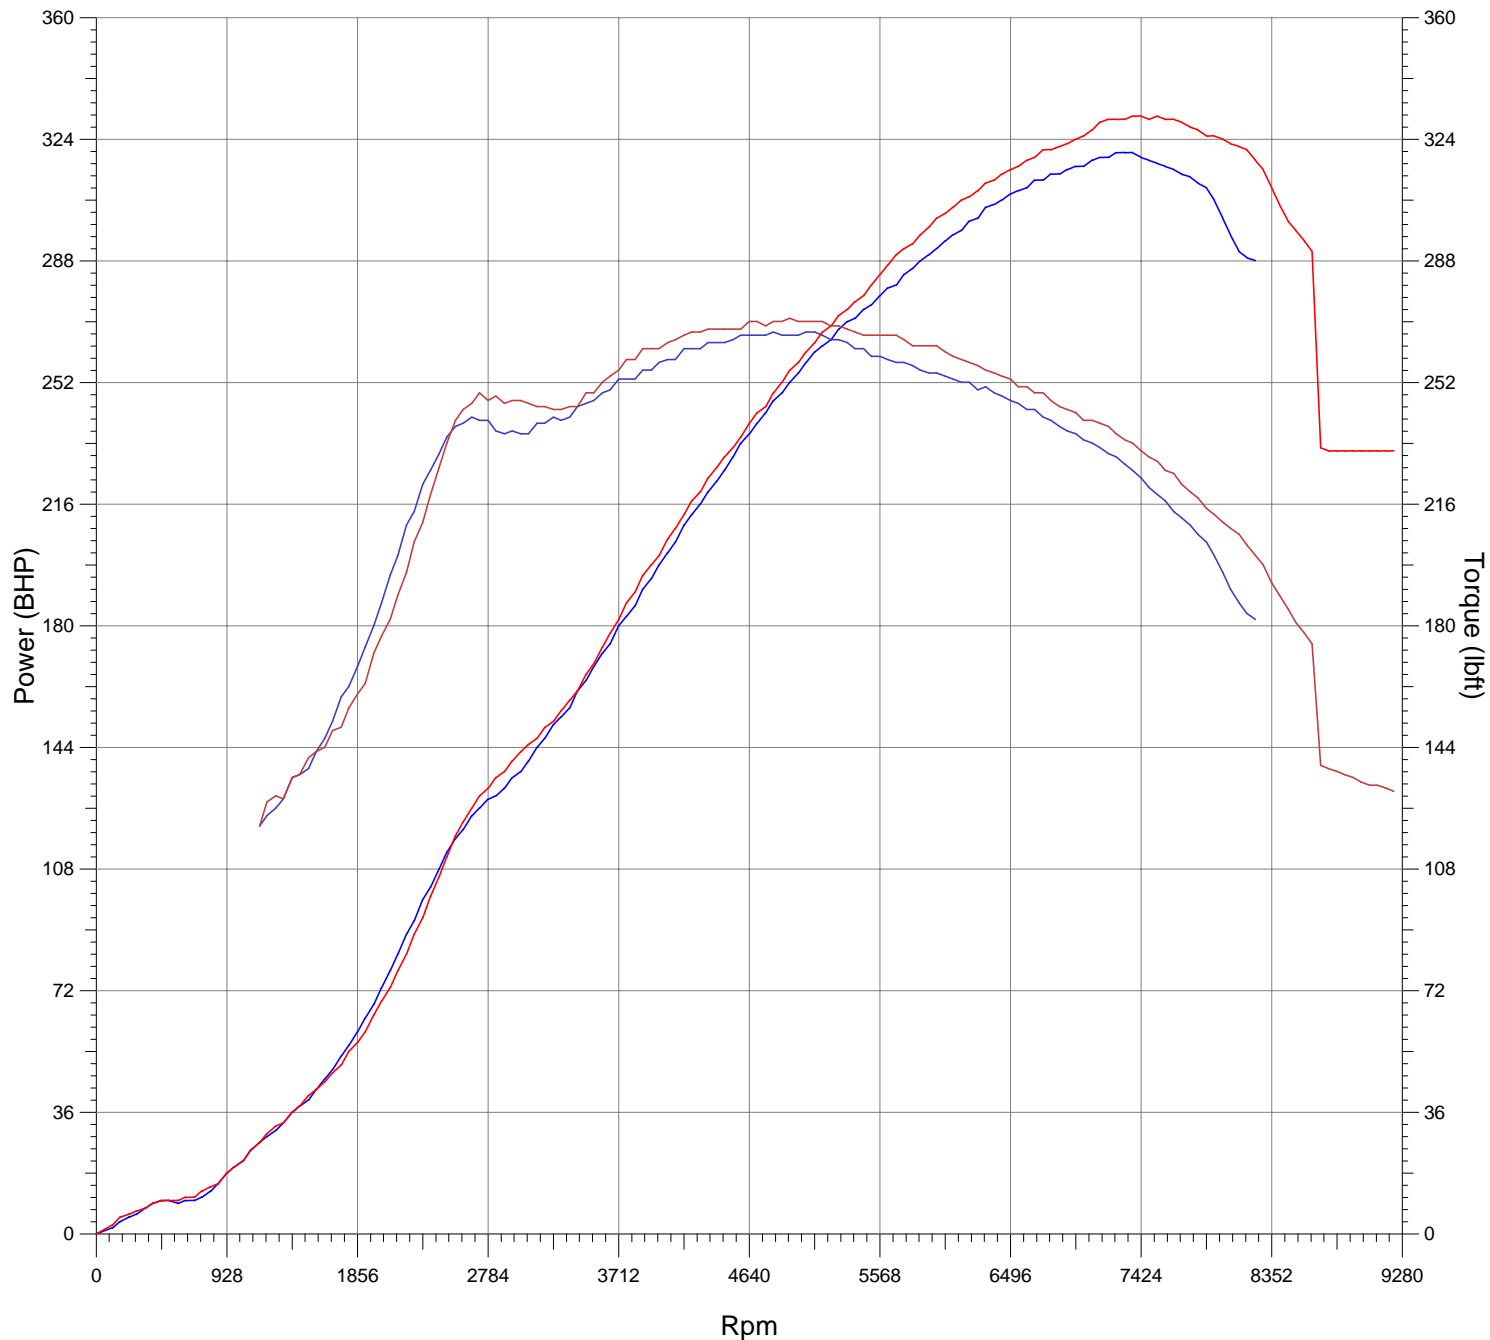

Superchips - BMW M3 E46

Customer	Superchips
Vehicle Type	BMW M3 E46
Registration No.	Superchips
Comments	Original
Max Power	320 BHP @ 7408 Rpm
Max Torque	267 lbft @ 4841 Rpm

Customer	Superchips
Vehicle Type	BMW M3 E46
Registration No.	Superchips
Comments	Superchip
Max Power	331 BHP @ 7583 Rpm
Max Torque	271 lbft @ 4958 Rpm