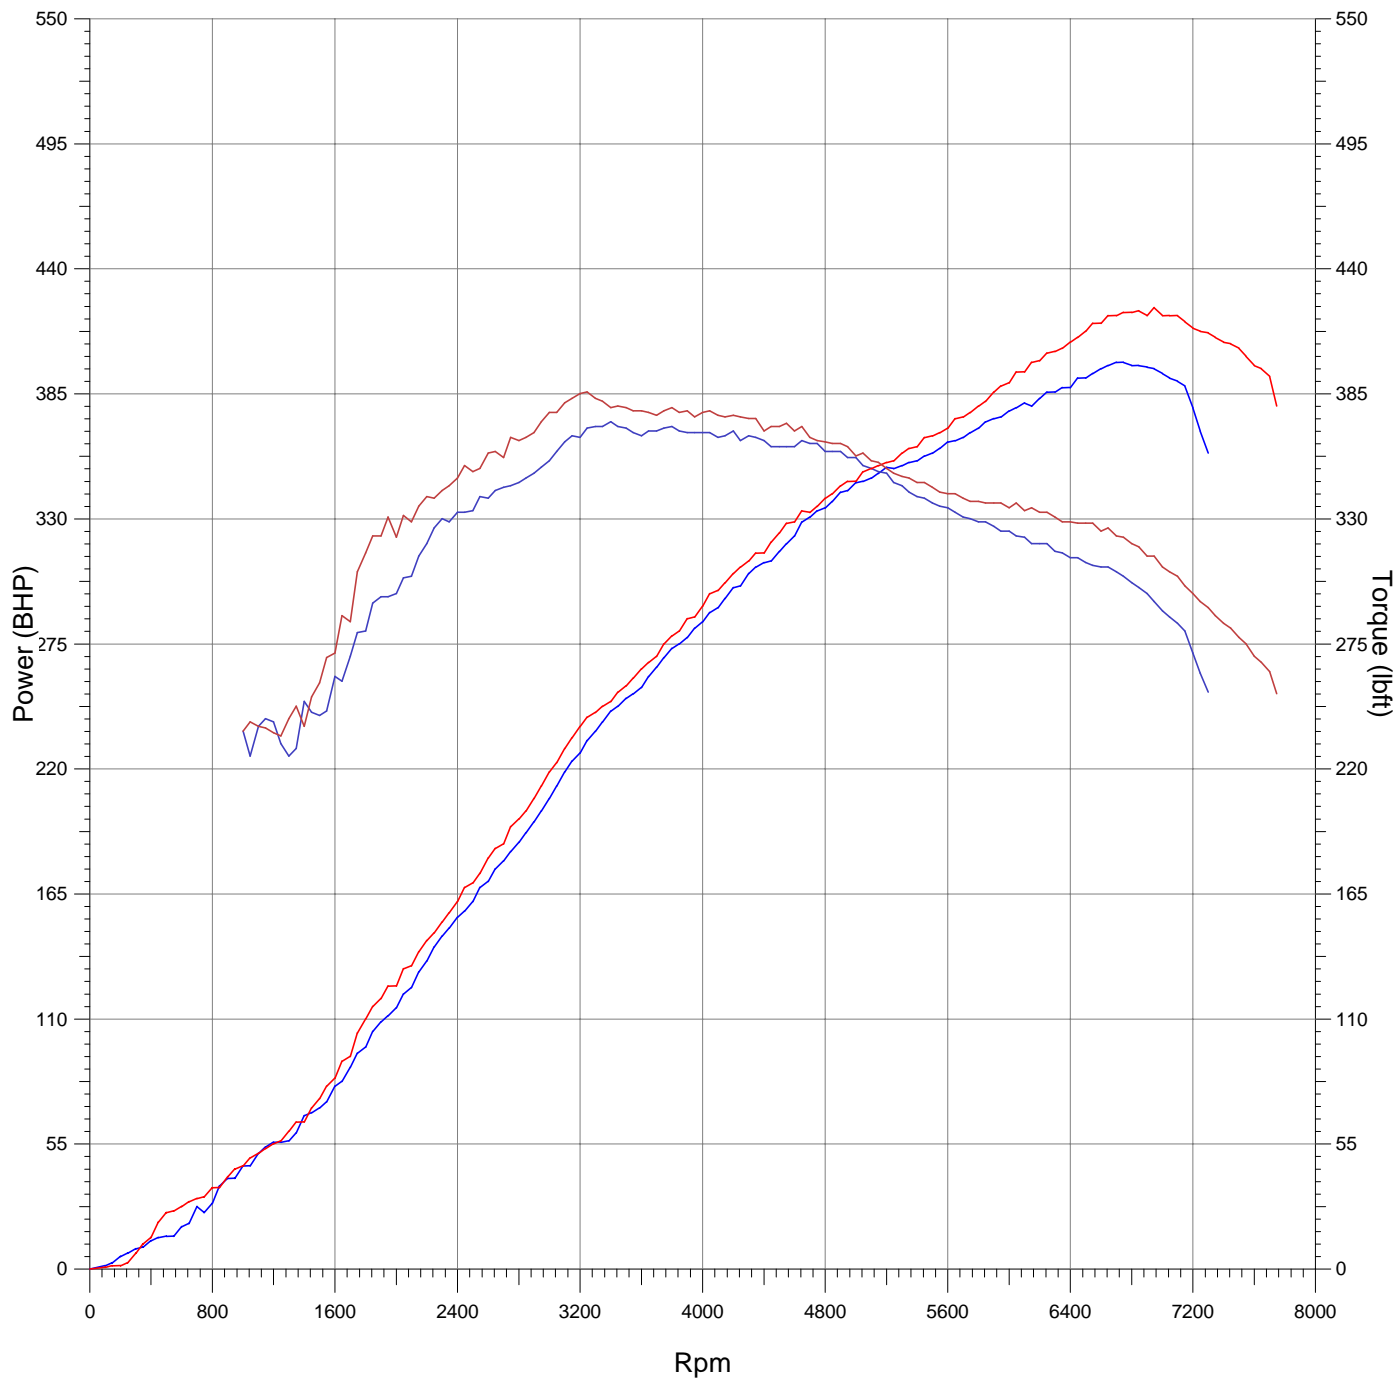

### Superchips - BMW M5

Customer	Superchips
Vehicle Type	BMW M5
Registration No.	Superchips
Comments	Original
Max Power	399 BHP @ 6862 Rpm
Max Torque	373 lbft @ 3456 Rpm

Customer	Superchips
Vehicle Type	BMW M5
Registration No.	Superchips
Comments	Superchip
Max Power	423 BHP @ 7065 Rpm
Max Torque	386 lbft @ 3304 Rpm