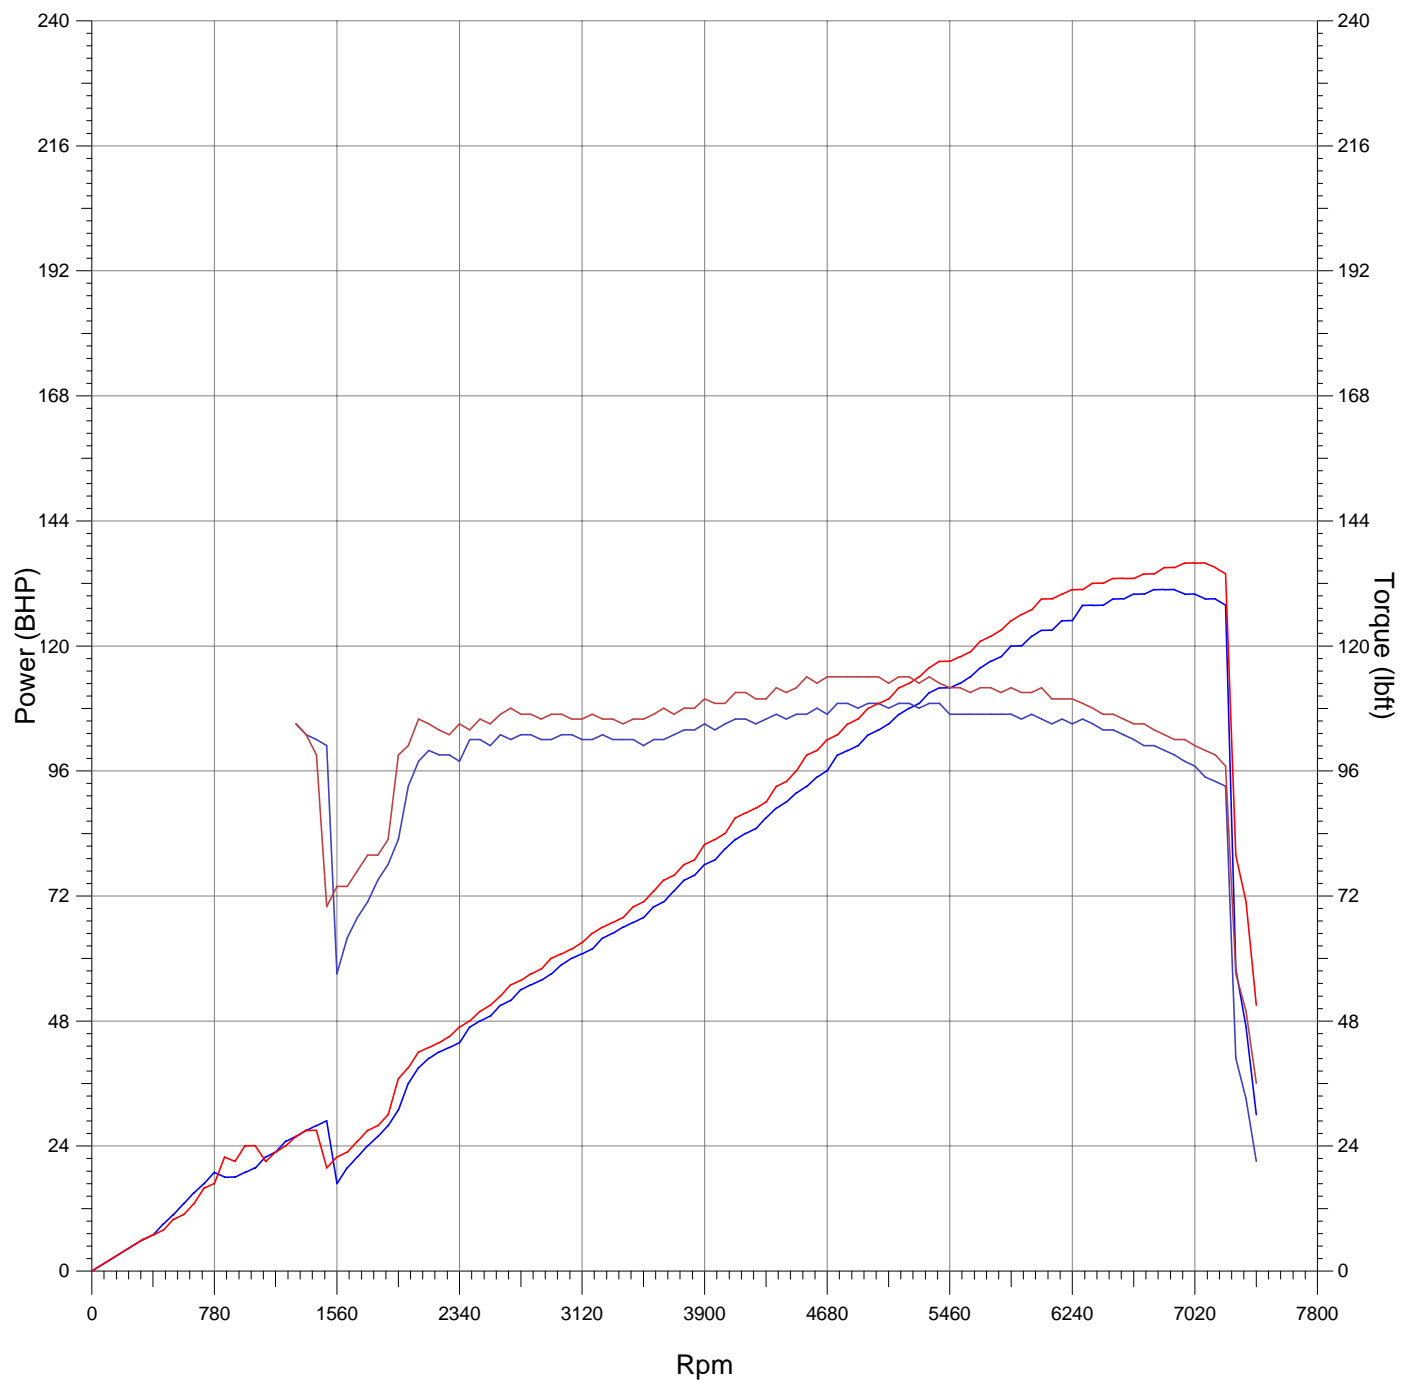

Superchips - Mazda MX5 1.8

Customer	Superchips
Vehicle Type	Mazda MX5 1.8
Registration No.	Superchips
Comments	Original
Max Power	131 BHP @ 6890 Rpm
Max Torque	109 lbft @ 4745 Rpm

Customer	Superchips
Vehicle Type	Mazda MX5 1.8
Registration No.	Superchips
Comments	Superchip
Max Power	136 BHP @ 7085 Rpm
Max Torque	114 lbft @ 4550 Rpm