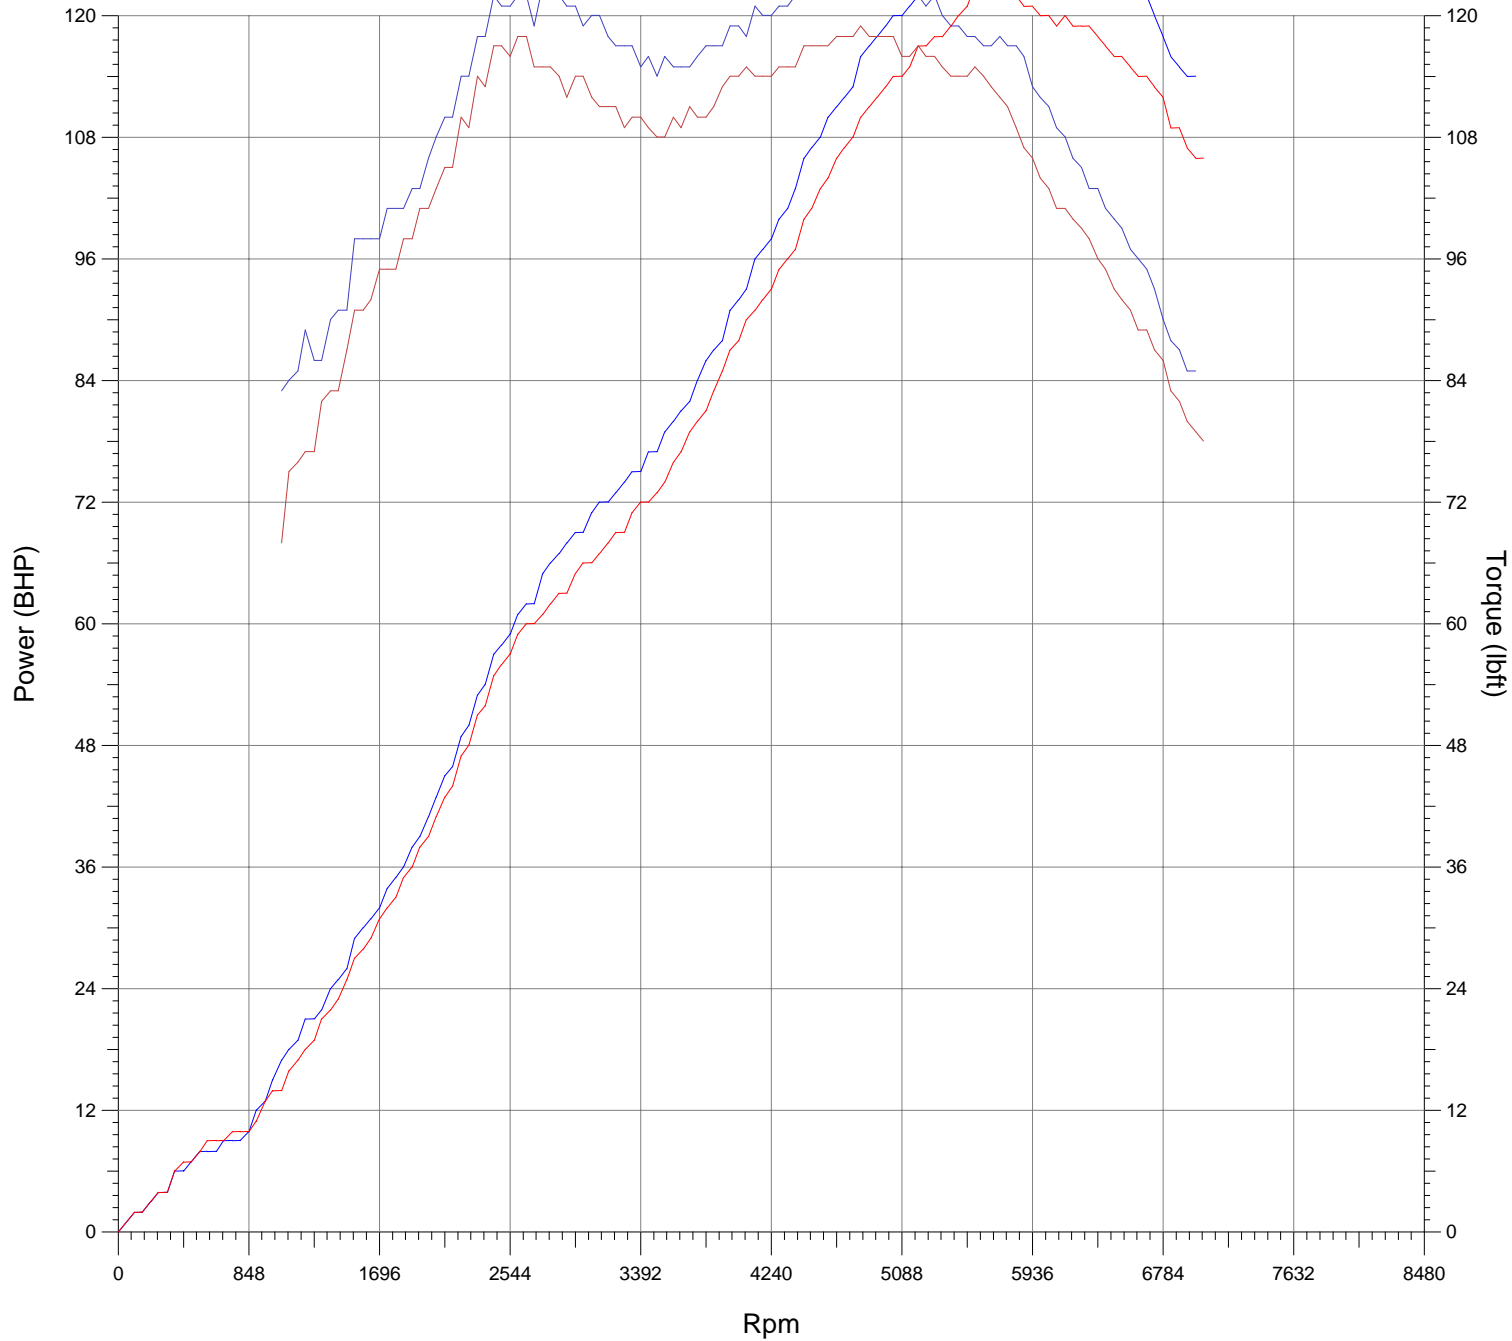

Superchips : 01280 816781

Superchips - Mini Cooper

Customer	Superchips
Vehicle Type	Mini Cooper
Registration No.	Superchips
Comments	Superchip
Max Power	131 BHP @ 5920 Rpm
Max Torque	125 lbft @ 4853 Rpm

Customer	Superchips
Vehicle Type	Mini Cooper
Registration No.	Superchips
Comments	Original
Max Power	123 BHP @ 5813 Rpm
Max Torque	119 lbft @ 4853 Rpm