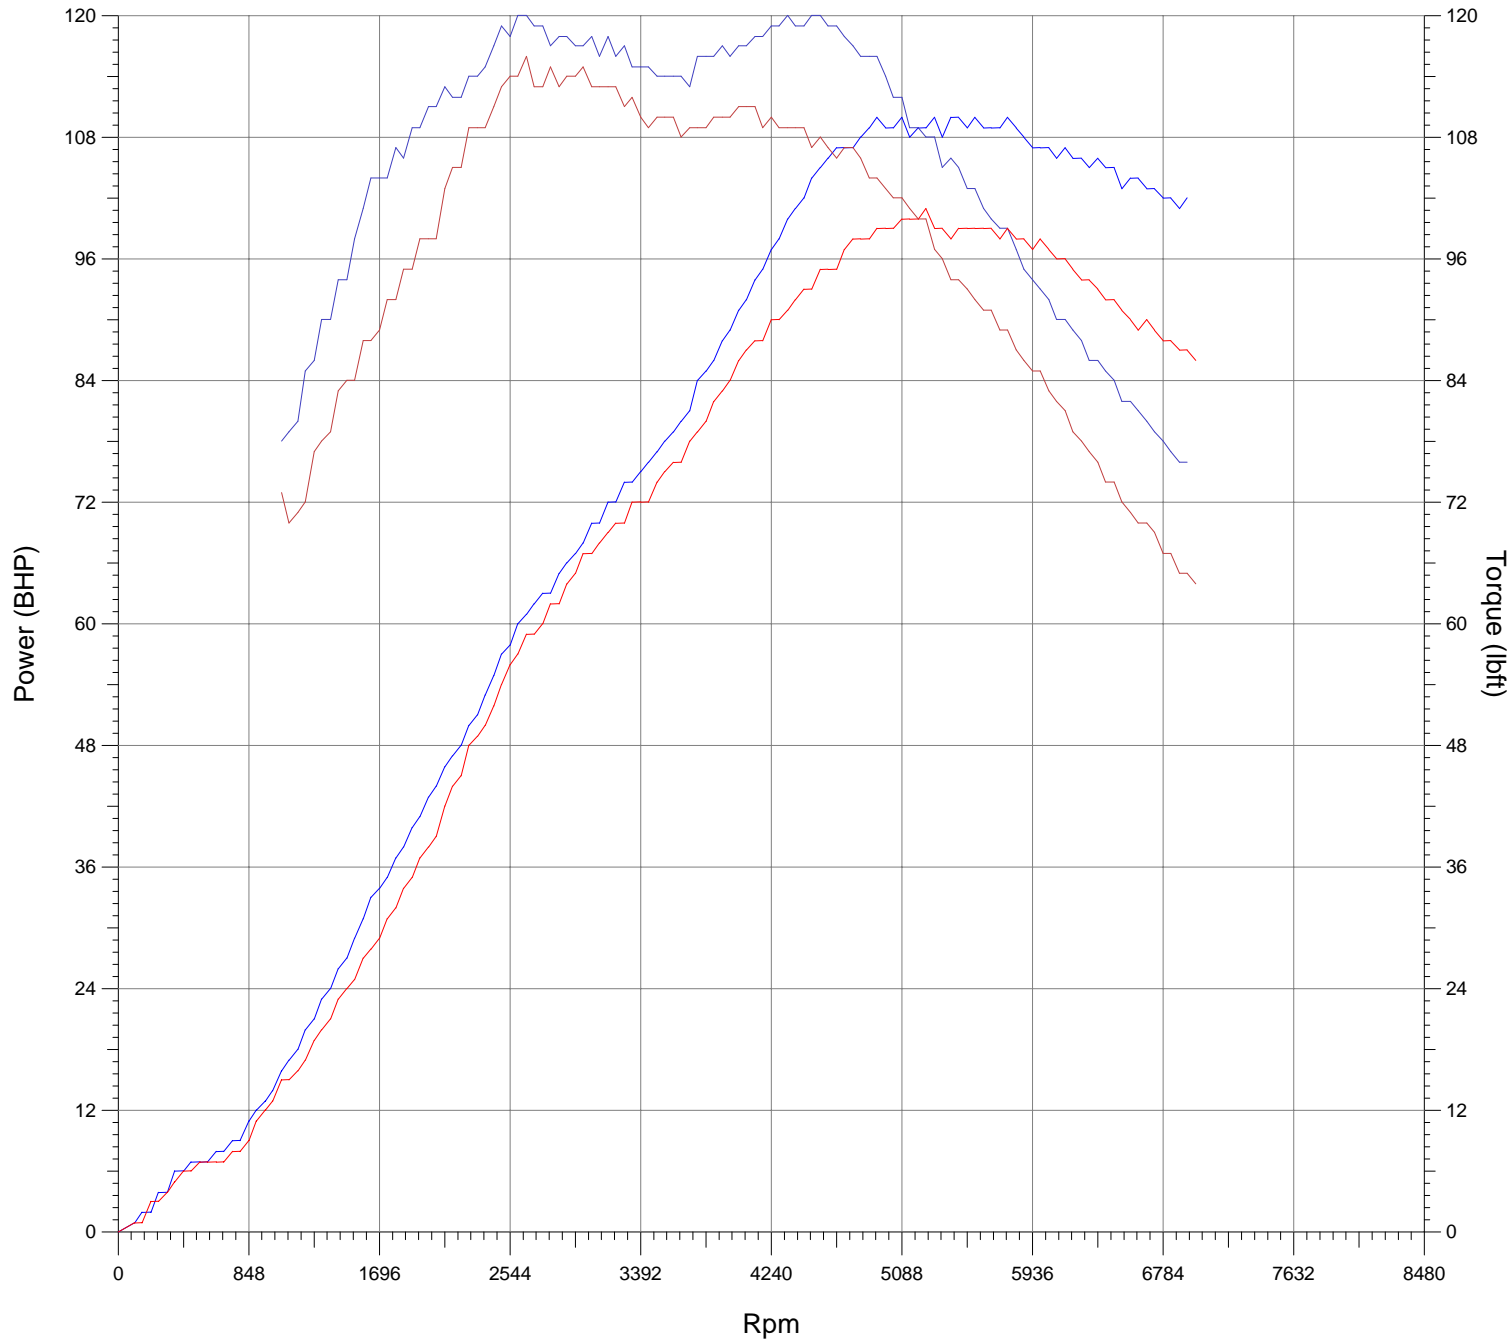

Superchips - Mini One

Customer	Superchips
Vehicle Type	Mini One
Registration No.	Superchips
Comments	Phase One
Max Power	110 BHP @ 5813 Rpm
Max Torque	120 lbft @ 2613 Rpm

Customer	Superchips
Vehicle Type	Mini One
Registration No.	Superchips
Comments	Original
Max Power	101 BHP @ 5280 Rpm
Max Torque	116 lbft @ 2666 Rpm