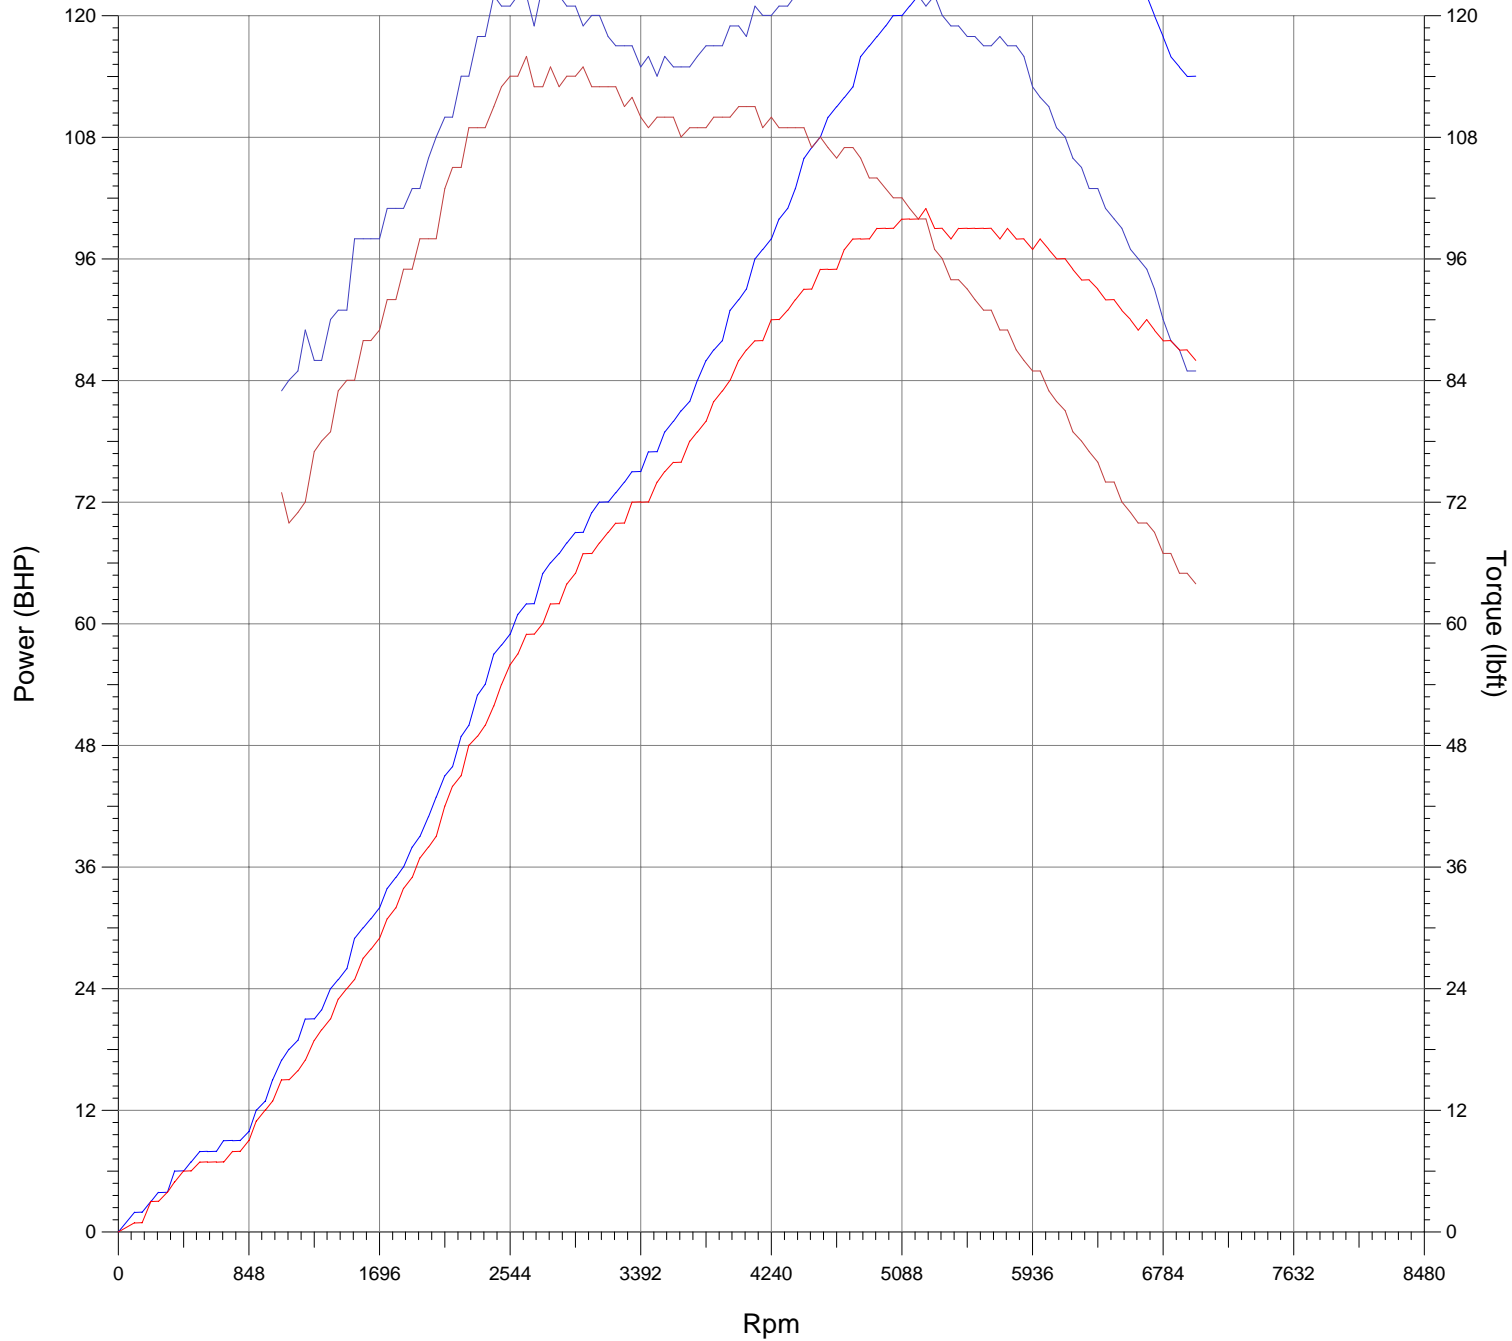

Superchips : 01280 816781

Superchips - Mini One

Customer	Superchips
Vehicle Type	Mini One
Registration No.	Superchips
Comments	Phase Two
Max Power	131 BHP @ 5920 Rpm
Max Torque	125 lbft @ 4853 Rpm

Customer	Superchips
Vehicle Type	Mini One
Registration No.	Superchips
Comments	Original
Max Power	101 BHP @ 5280 Rpm
Max Torque	116 lbft @ 2666 Rpm