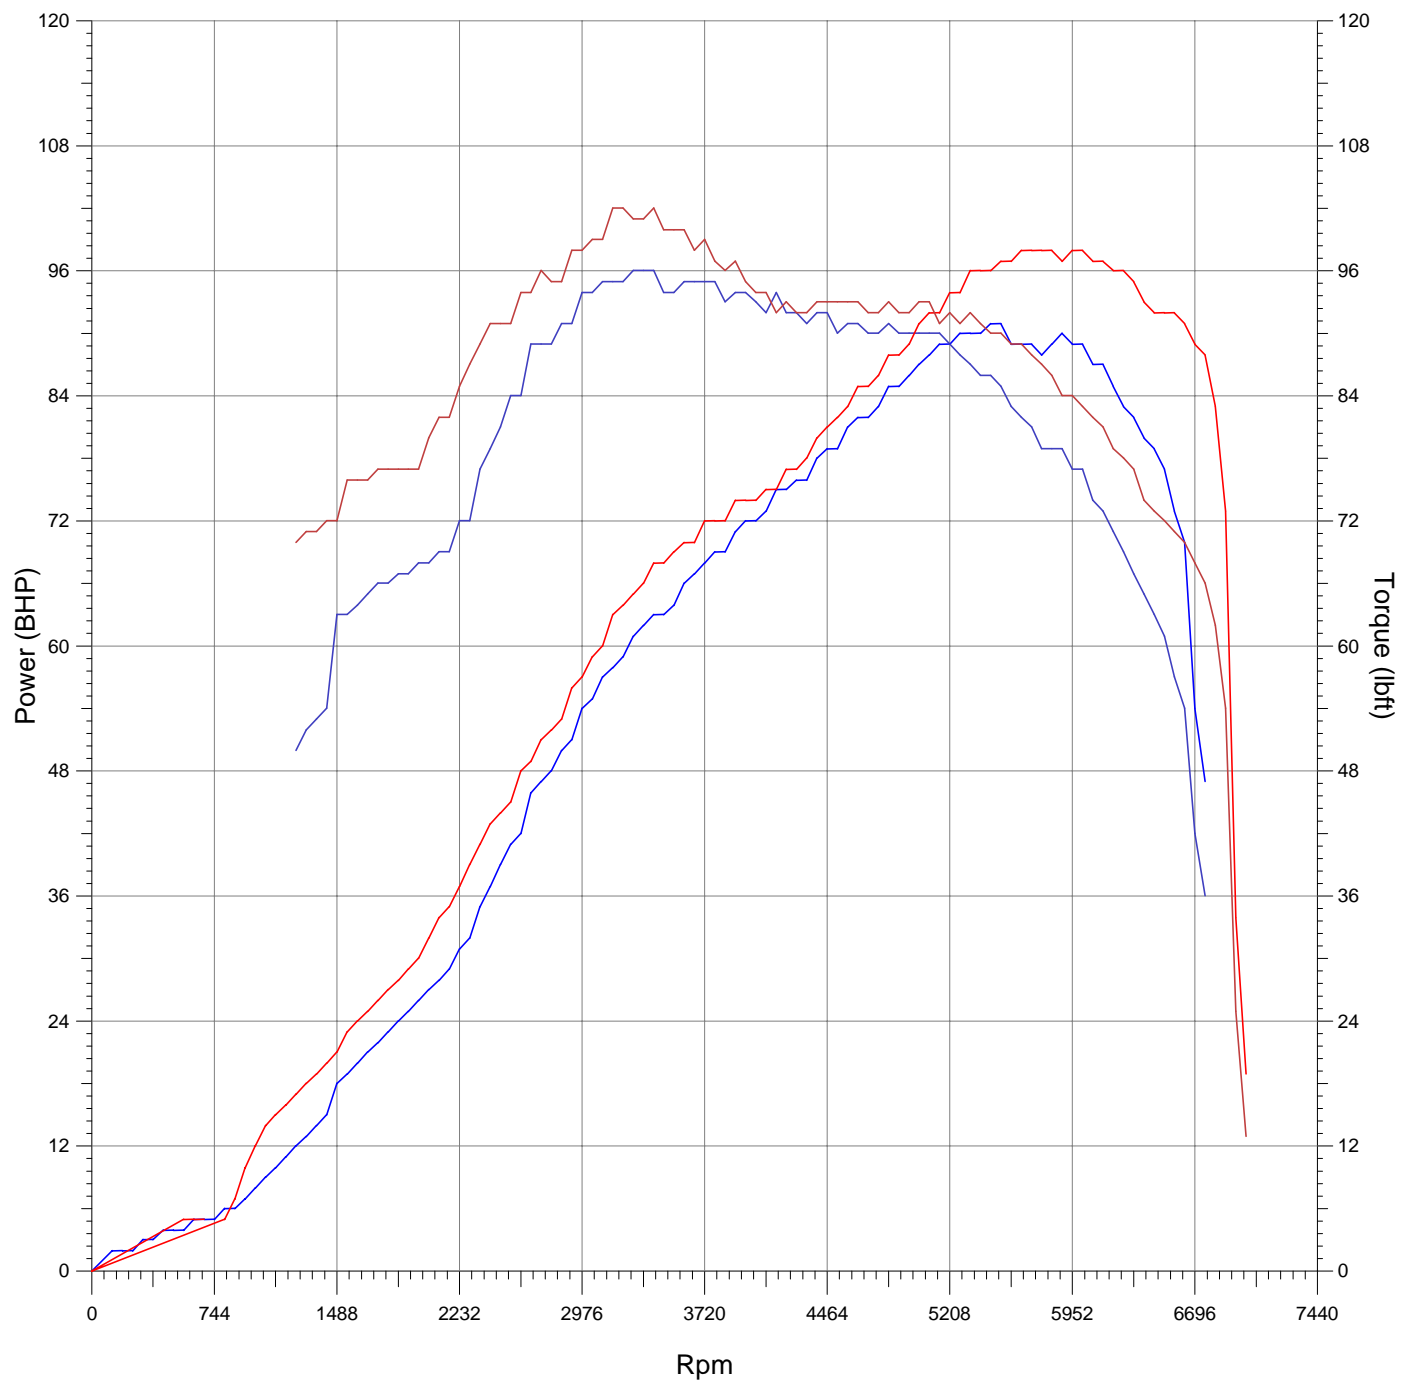

Superchips - PSA 1.6 90Bhp

Customer	Superchips
Vehicle Type	PSA 1.6 90Bhp
Registration No.	Superchips
Comments	Original
Max Power	91 BHP @ 5562 Rpm
Max Torque	96 lbft @ 3312 Rpm

Customer	Superchips
Vehicle Type	PSA 1.6 90Bhp
Registration No.	Superchips
Comments	Superchip
Max Power	98 BHP @ 6143 Rpm
Max Torque	102 lbft @ 3230 Rpm