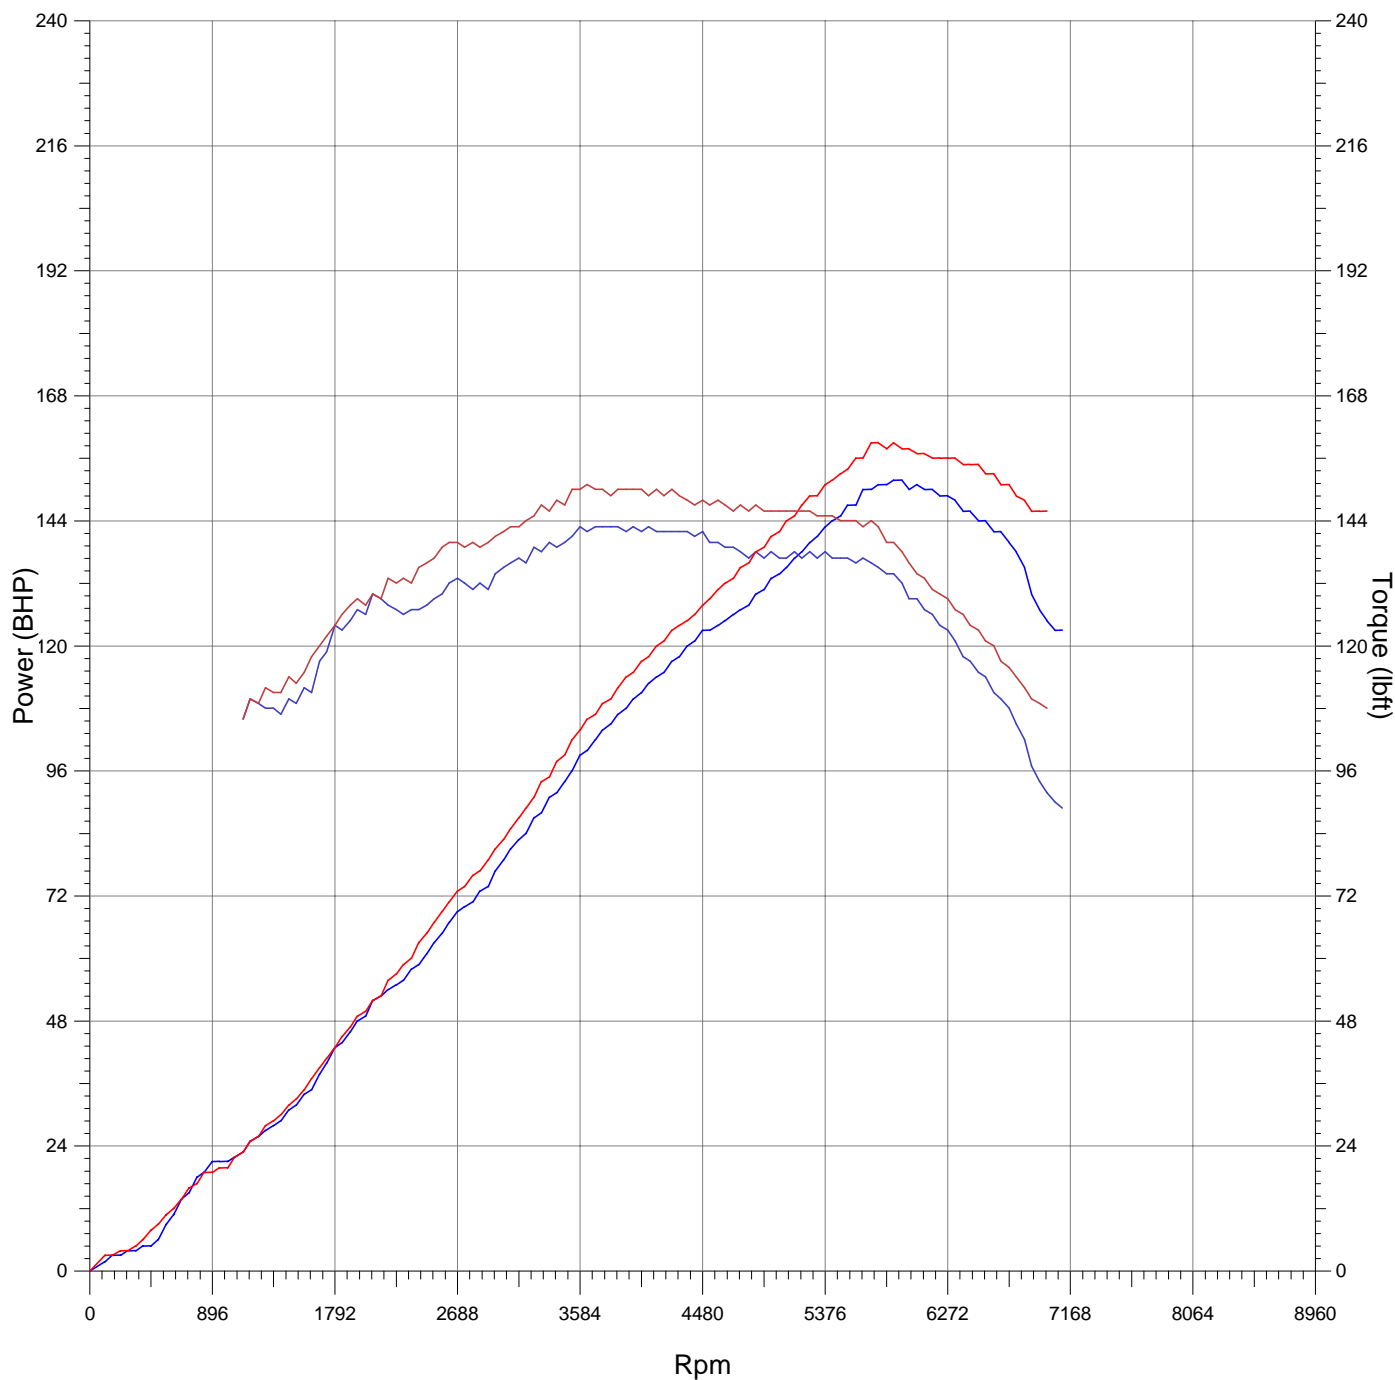

Superchips - Toyota MR2 2.0 GTi

Customer	Superchips
Vehicle Type	Toyota MR2 2.0 GTi
Registration No.	Superchips
Comments	Original
Max Power	152 BHP @ 6006 Rpm
Max Torque	143 lbft @ 3626 Rpm

Customer	Superchips
Vehicle Type	Toyota MR2 2.0 GTi
Registration No.	Superchips
Comments	Superchips
Max Power	159 BHP @ 5950 Rpm
Max Torque	151 lbft @ 3683 Rpm