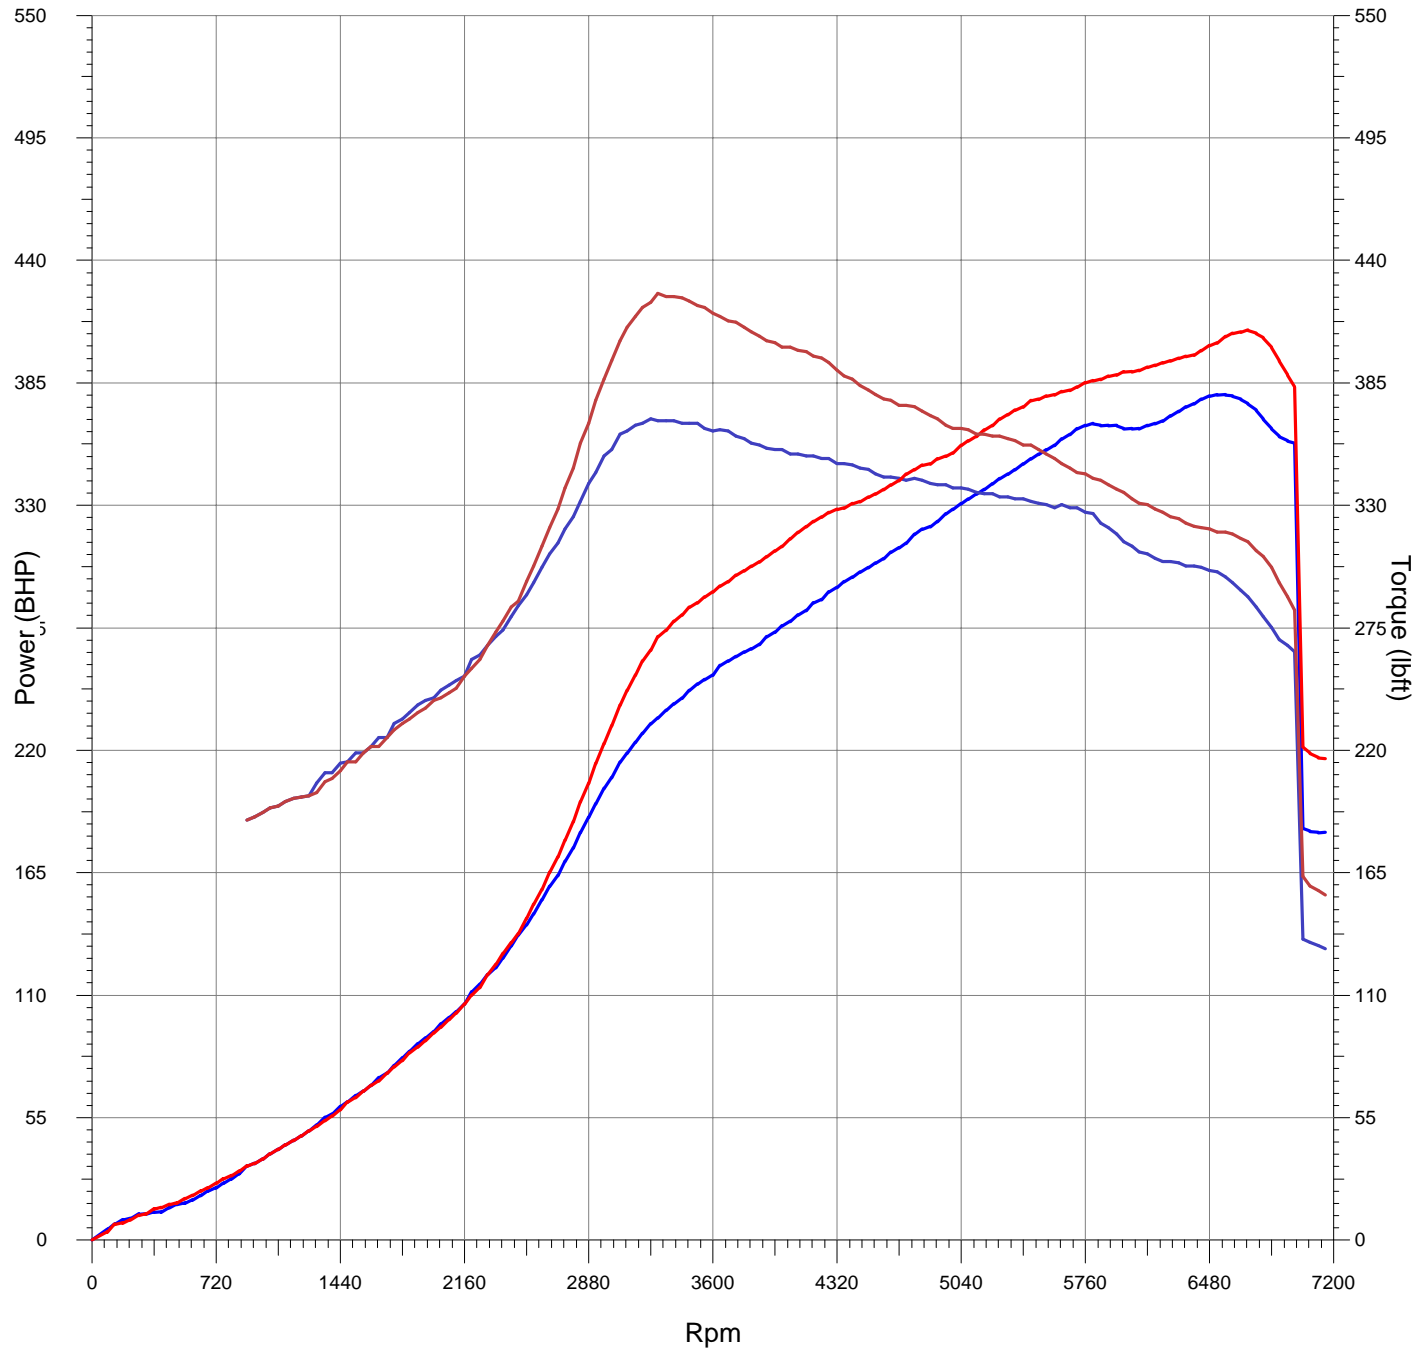

Superchips - Audi RS4

Customer	Superchips
Vehicle Type	Audi RS4
Registration No.	Superchips
Comments	Original
Max Power	380 BHP @ 6691 Rpm
Max Torque	369 lbft @ 3300 Rpm

Customer	Superchips
Vehicle Type	Audi RS4
Registration No.	Superchips
Comments	Superchip
Max Power	409 BHP @ 6829 Rpm
Max Torque	425 lbft @ 3345 Rpm