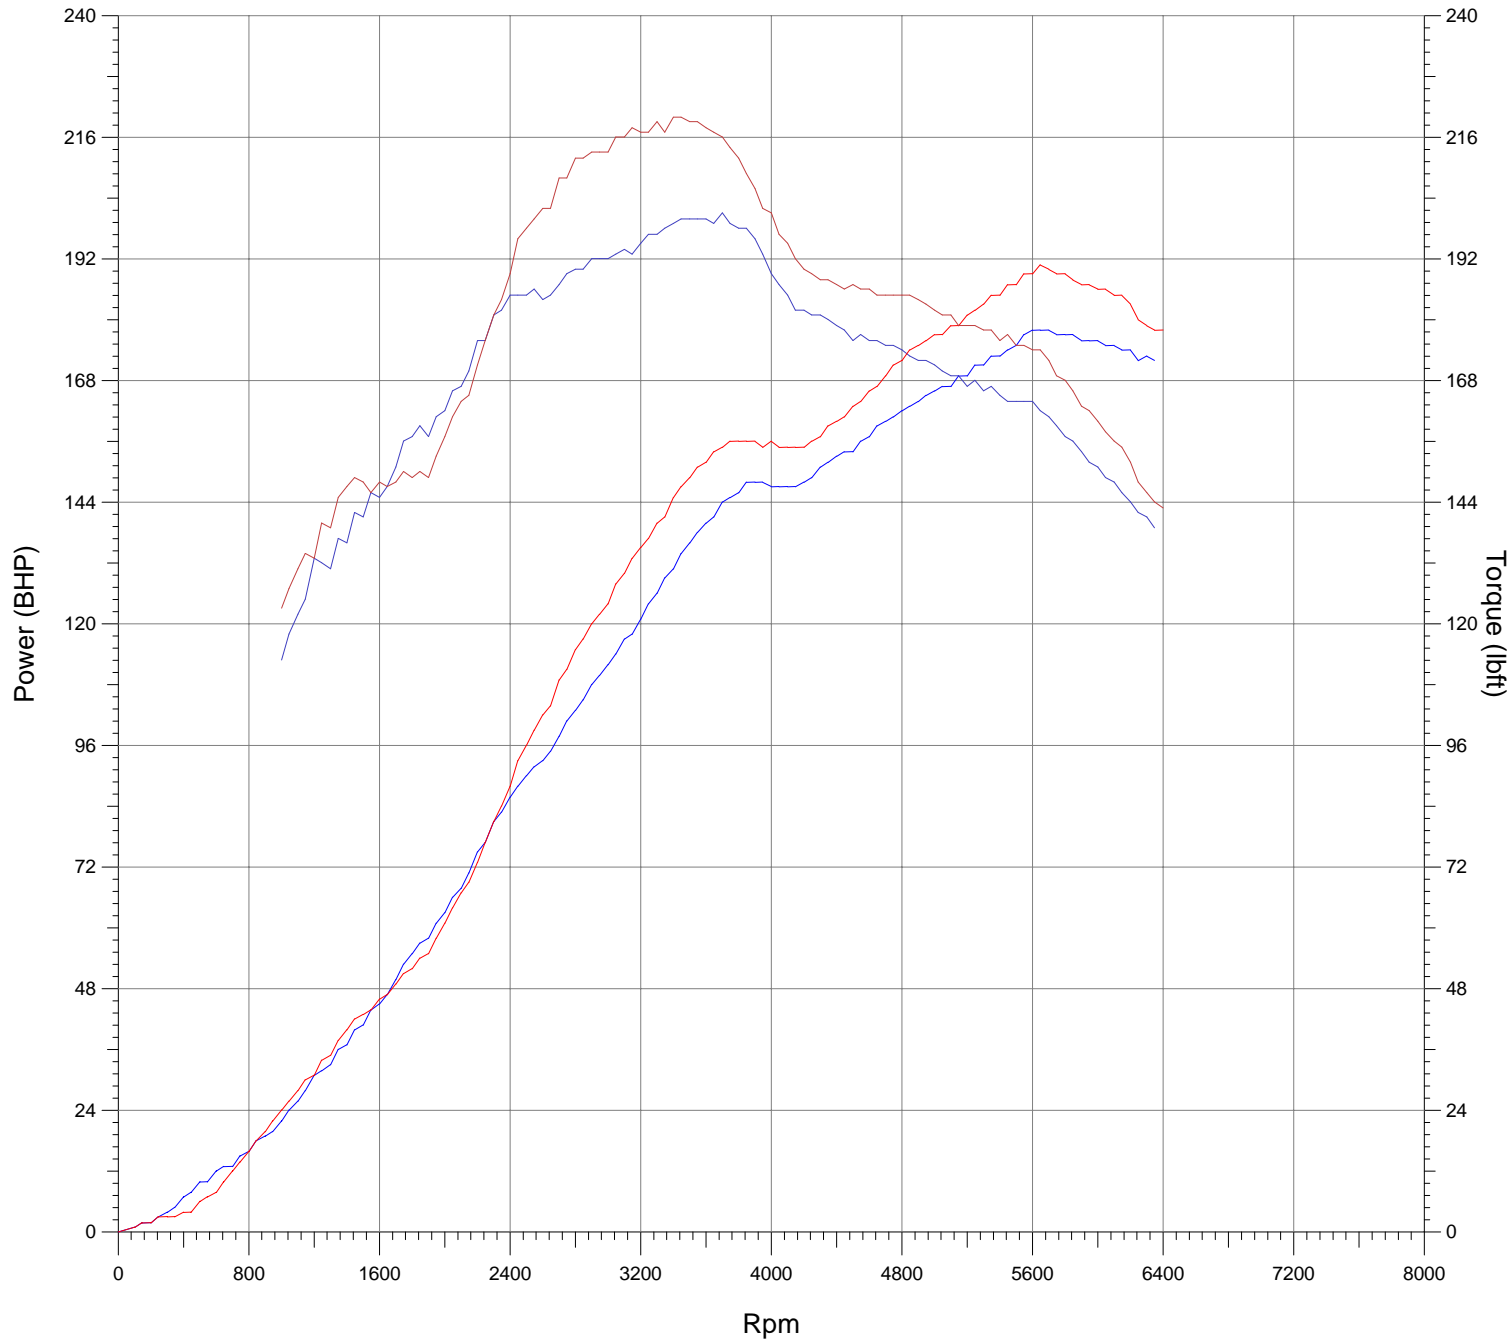

Superchips - Vectra 2.6 V6 GSI

Customer	Superchips
Vehicle Type	Vectra 2.6 V6 GSI
Registration No.	Superchips
Comments	Original
Max Power	178 BHP @ 5795 Rpm
Max Torque	201 lbft @ 3761 Rpm

Customer	Superchips
Vehicle Type	Vectra 2.6 V6 GSI
Registration No.	Superchips
Comments	Superchip
Max Power	191 BHP @ 5744 Rpm
Max Torque	220 lbft @ 3456 Rpm