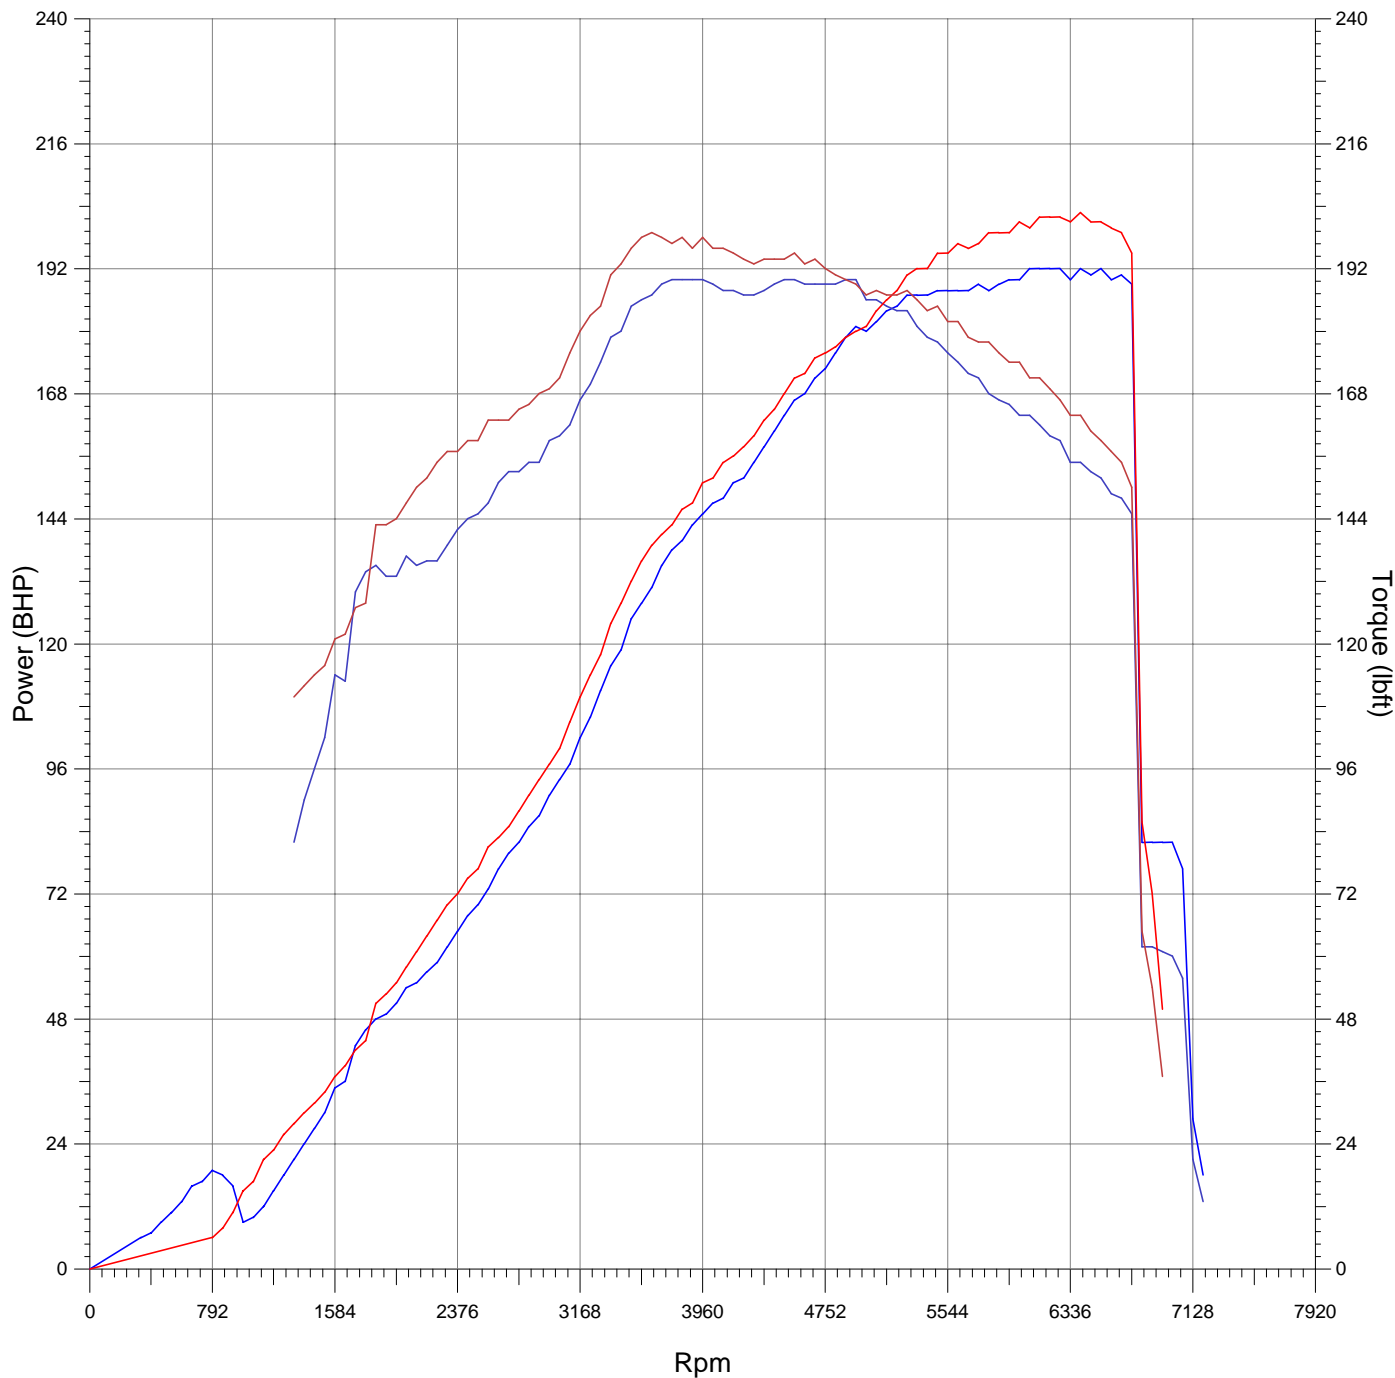

Superchips - VW VR6 2.9L

Customer	Superchips
Vehicle Type	VW VR6 2.9L
Registration No.	Superchips
Comments	Original
Max Power	192 BHP @ 6600 Rpm
Max Torque	190 lbft @ 3800 Rpm

Customer	Superchips
Vehicle Type	VW VR6 2.9L
Registration No.	Superchips
Comments	Superchip
Max Power	203 BHP @ 6466 Rpm
Max Torque	199 lbft @ 3666 Rpm